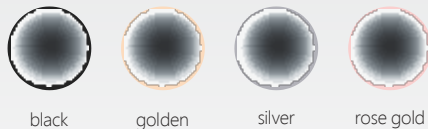

YOUR BEST SHOTS

Trendy camera phone equipped with 2 powerful cameras in a slim smooth body

VARIETY OF COLORS

black

golden

silver

rose gold

- Clear images even in low-light conditions: with 13.0MP rear camera with triple-LED flash, f/2.0 aperture and sensitive Samsung sensor
- Quality video calls & selfies: 8.0MP front camera with flash
- Exquisite body structure: slim metallized body (only 8.3mm) together with 2.5D curved screen glass ensure smooth and elegant, yet robust appearance
- Trendy color choice: smartphone comes in rose gold, golden, silver and black colors

- Lifelike content: high-precision 5.3" HD screen displays colors with great clarity
- High performance multitasking and energy saving: based on quad core processor and 1GB RAM
- Updated Android OS version: 6.0 Marshmallow version with smart battery saving mode Doze and lots of other up-to-date features
- Dual SIM: for optimizing budget on calls and Internet

SIM card slot	Dual SIM: WCDMA + GSM	Network	3G WCDMA: 900/2100MHz 2G GSM: 850/900/1800/1900 MHz
Display	Size: 5.3" Resolution: HD (720 x 1280) Technology: IPS, On-cell, 2.5D glass	Connectivity	BT 4.0+HS, Wi-Fi: 802.11b g n USB: microUSB 2.0
Processor	MT6580A 1.3 GHz Quad core	Audio	Mic, speakers, 3.5 jack
Memory	Built-in: 1 GB RAM + 8 GB eMMC Expandable: slot for microSD™ card up to 32GB	Built-in devices	GPS, FM
Power	2600 mAh Lion-Battery	Dimensions	146 x 73 x 8.3 mm
OS	Android 6.0 Marshmallow	Weight	156g (with battery)
Imaging	Front: 8.0MP FF with LED flash Rear: 13.0MP AF with triple-LED flash, f/2.0 aperture, Samsung sensor	In the box	USB cable, AC charger