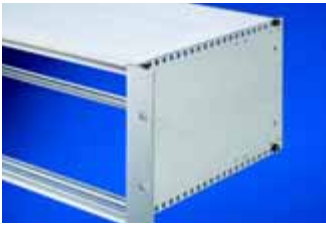

Subracks, accessories

Covers

Covers

For Ripac Eco subracks

To cover the overall subrack depth.

- Optionally perforated or solid.
- The plates slide into the horizontal rails.
- Mounting clips may optionally be used for additional support.

Material:

Sheet steel, zinc-plated, passivated

HP	For side panel depth mm	Model No. RP	
		Perforated	Solid
84	175	3688.105	3688.107
84	235	3688.106	3688.108

+ Accessories:

Mounting clips

Packs of	Model No. RP
1	3688.109

Assembly screws for mounting clips

Packs of	Model No. RP
1	9902.188