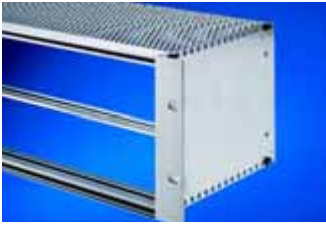

Subracks, accessories

Covers

Covers

For Ripac Eco subracks

To cover the overall subrack depth.

- Optionally perforated or solid.
- The plates slide into the horizontal rails.
- Mounting clips may optionally be used for additional support.

Material:

Sheet steel, zinc-plated, passivated

HP	For side panel depth mm	Model No. RP	
		Perforated	Solid
84	175	3688.105	3688.107
84	235	3688.106	3688.108

+ Accessories:

Mounting clips

Packs of	Model No. RP
1	3688.109

Assembly screws for mounting clips

Packs of	Model No. RP
1	9902.188