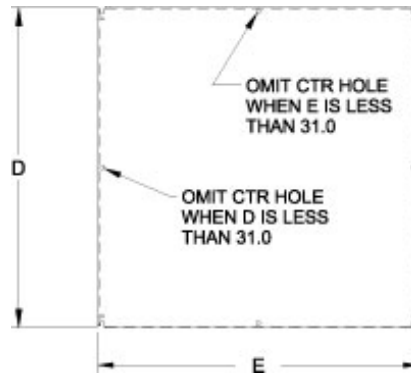

### Features

- Larger than standard NEMA panel used in same sized enclosure.
- 12gauge steel construction.
- Larger sizes have 2 or 4 formed flanges for added strength.
- Slotted corner design for easier mounting.
- Finished in white or unpainted galvanized.

Mild Steel		Galvanized		Size		Gauge
Part No.	Part No.	D	E	D	E	
EP1210	EPG1210	10.20	8.20	10.20	8.20	12
EP1212	EPG1212	10.20	10.20	10.20	10.20	12
EP1224	EPG1224	10.20	22.20	10.20	22.20	12
EP1612	EPG1612	14.20	10.20	14.20	10.20	12
EP1616	EPG1616	14.20	14.20	14.20	14.20	12
EP1620	EPG1620	14.20	18.20	14.20	18.20	12
EP2012	EPG2012	18.20	10.20	18.20	10.20	12
EP2016	EPG2016	18.20	14.20	18.20	14.20	12
EP2020	EPG2020	18.20	18.20	18.20	18.20	12
EP2024	EPG2024	18.20	22.20	18.20	22.20	12
EP2412	EPG2412	22.20	10.20	22.20	10.20	12
EP2416	EPG2416	22.20	14.20	22.20	14.20	12
EP2420	EPG2420	22.20	18.20	22.20	18.20	12
EP2424	EPG2424	22.20	22.20	22.20	22.20	12
EP2430	EPG2430	22.20	28.20	22.20	28.20	12
EP2442	EPG2442	22.20	40.20	22.20	40.20	12
EP2448	EPG2448	22.20	46.20	22.20	46.20	12
EP3012	EPG3012	28.20	10.20	28.20	10.20	12
EP3016	EPG3016	28.20	14.20	28.20	14.20	12
EP3020	EPG3020	28.20	18.20	28.20	18.20	12
EP3024	EPG3024	28.20	22.20	28.20	22.20	12