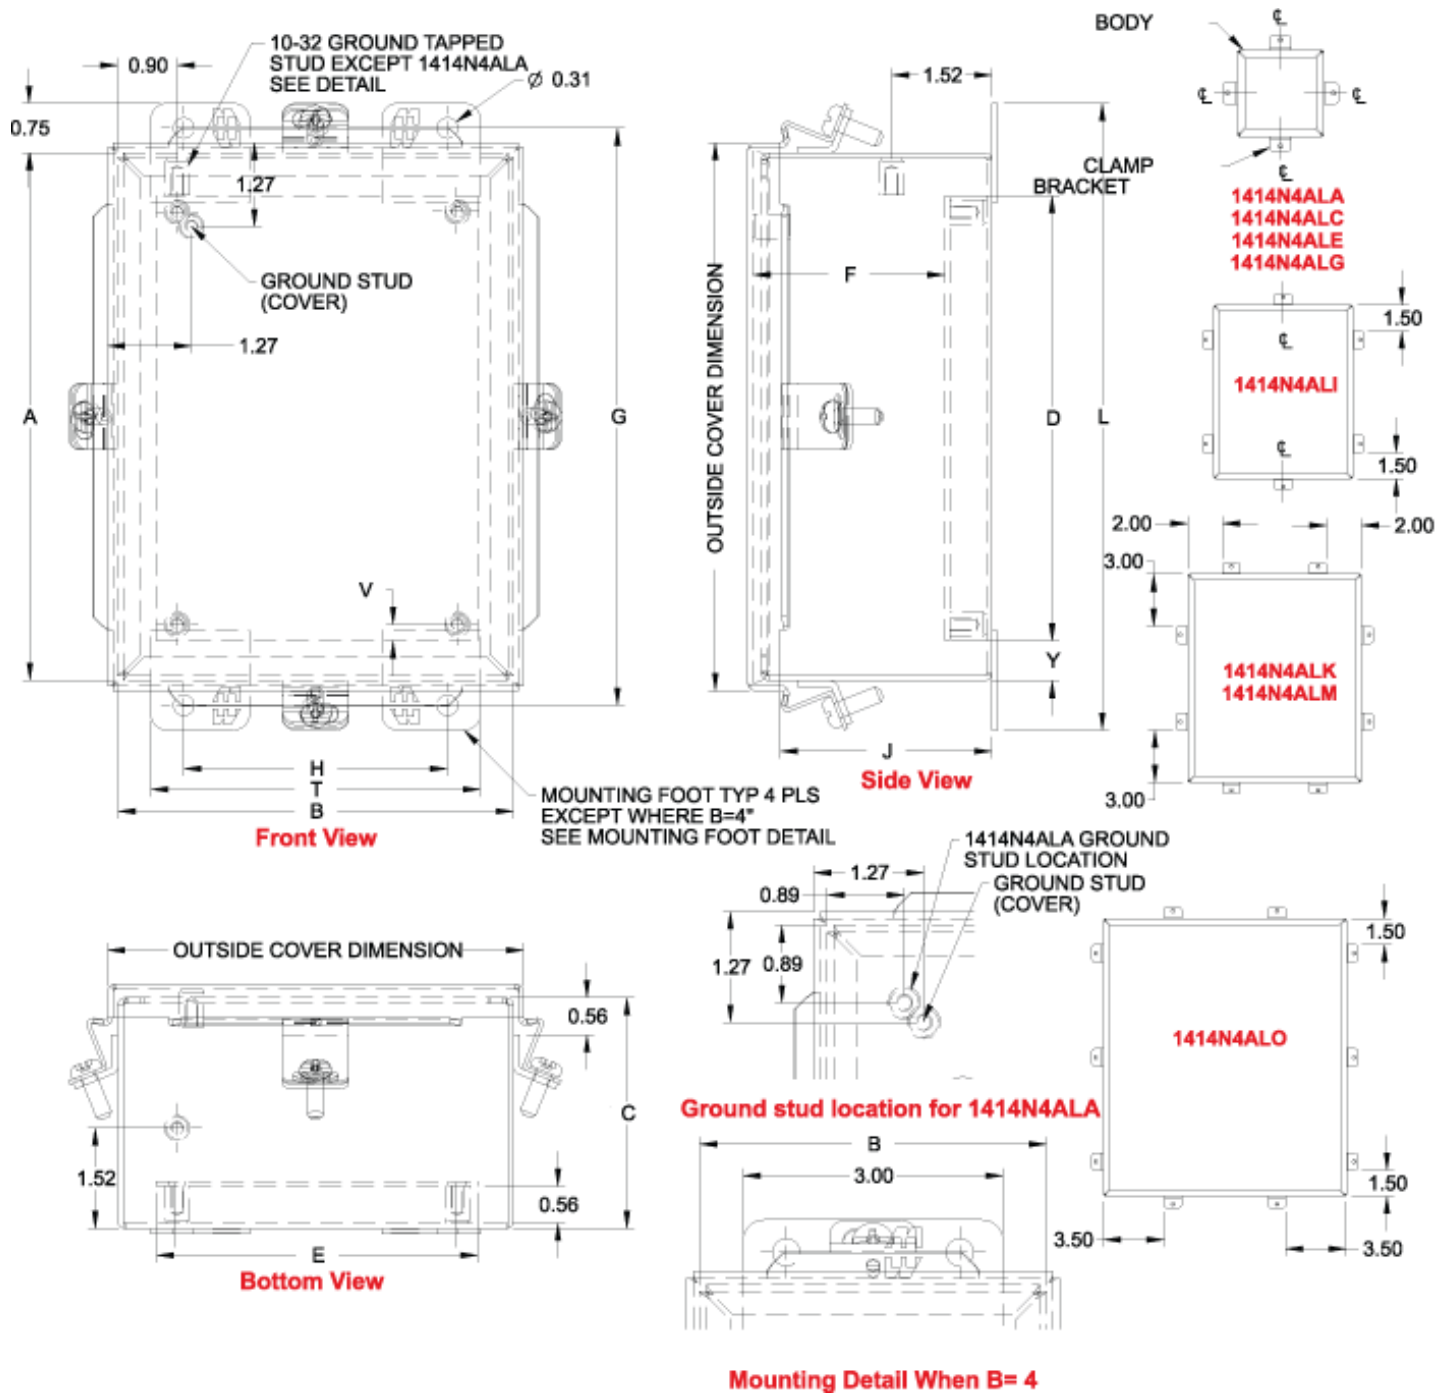

Standards

- UL 508 Type 4, 4X, 12 and 13
- CSA Type 4, 4X, 12 and 13
- Complies with
 - NEMA Type 4, 4X, 12 and 13
 - IEC 60529, IP66

Construction

- Formed from 0.08" Type 5052 H-32 aluminum.
- Smooth, continuously welded seams without knockouts, cutouts or holes.
- Welded brackets provide for enclosure mounting.
- Cover is secured with easily operated aluminum clamps.
- Seamless poured-in place gasket.
- All models larger than 4" x 4" include a removable 14 gauge inner panel.
- Tapped studs are provided for mounting inner panels.
- A bonding stud is provided on the door and a grounding stud is provided in the enclosure.

Finish

- Cover and enclosure are natural unfinished aluminum.
- Removable inner panel is finished in white powder coating.

Accessories

- Inner Panels
- Door Clamping Hardware
- Terminal Kit Assemblies
- Swing Panel Kit
- Ventilation
- Heaters
- Temperature Controls
- Ground Wire Kits

Part No.	Panel Dimensions						Centers			Cover Dimensions				Ship Wt. (lbs)		
	A	B	C	D	E	F	G	H	J	L	T	V	Y			
1414N4ALA	4.00	4.00	3.00	-	-	-	4.75	2.00	2.60	5.50	4.31	4.31	3.00	-	-	1
1414N4ALC	6.00	4.00	3.00	4.88	2.88	2.50	6.75	2.00	2.60	7.50	6.31	4.31	3.00	0.31	0.56	2
1414N4ALE	6.00	6.00	4.00	4.88	4.88	3.50	6.75	4.00	3.60	7.50	6.31	6.31	5.00	0.31	0.56	3
1414N4ALG	8.00	6.00	3.50	6.75	4.88	3.00	8.75	4.00	3.10	9.50	8.31	6.31	5.00	0.25	0.63	3
1414N4ALI	10.00	8.00	4.00	8.75	6.88	3.50	10.75	6.00	3.60	11.50	10.31	8.31	7.00	0.25	0.63	5
1414N4ALK	12.00	10.00	5.00	10.75	8.88	4.50	12.75	8.00	4.60	13.50	12.31	10.31	9.00	0.25	0.63	8
1414N4ALM6	14.00	12.00	6.00	12.75	10.88	5.50	14.75	10.00	5.60	15.50	14.31	12.31	11.00	0.25	0.63	10
1414N4ALO6	16.00	14.00	6.00	14.75	12.88	5.50	16.75	12.00	5.60	17.50	16.31	14.31	13.00	0.25	0.63	13
1414N4ALM8	14.00	12.00	8.00	12.75	10.88	7.50	14.75	10.00	7.60	15.50	14.31	12.31	11.00	0.25	0.63	11
1414N4ALO10	16.00	14.00	10.00	14.75	12.88	9.50	16.75	12.00	9.60	17.50	16.31	14.31	13.00	0.25	0.63	15