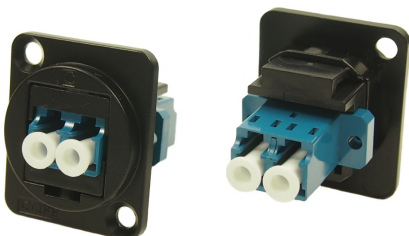

**Part No.**  
**CP30210NMB**

**Description**  
USB 3.0 A to USB 3.0 B, CSK hole.

**Part No.**  
**CP30211MB**

**Description**  
USB C Female to Male, CSK hole.

**NEW**

**Part No.**  
**CP30212MB**

**Description**  
Dual USB C Female to Male, CSK hole.

**NEW**

**Part No.**  
**CP30213MB**

**Description**  
LC Duplex SM adaptor, CSK Hole

**Part No.**  
**CP30214MB**

**Description**  
LC Duplex MM, CSK Hole

**Part No.**  
**CP30215MB**

**Description**  
SC Simplex SM, CSK Hole