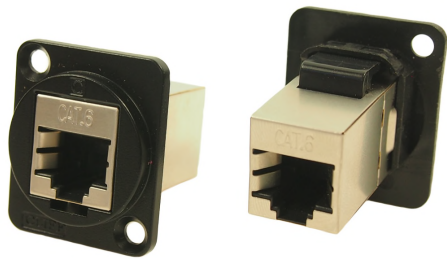

Part No.
CP30222SMB

Description
FTP Cat6 RJ45-RJ45, Shielded, CSK Hole