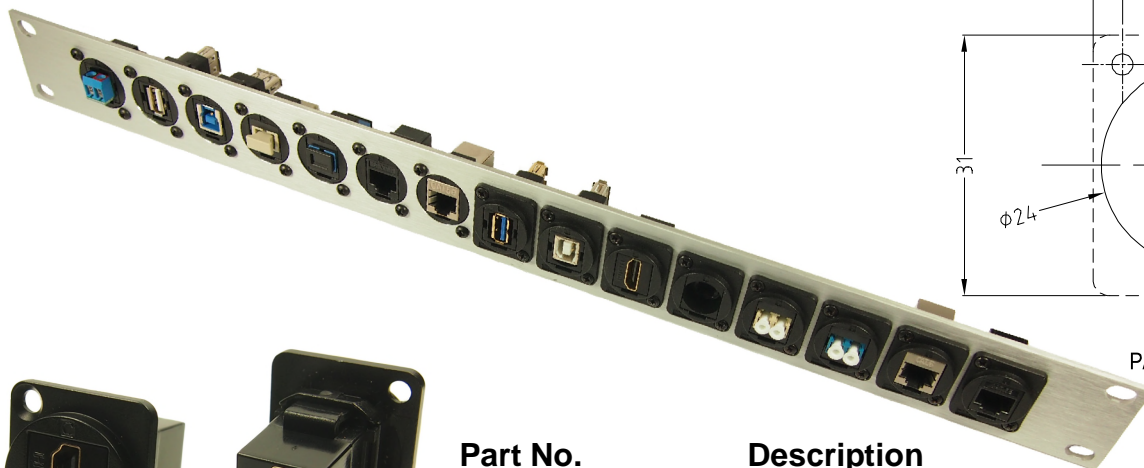

## BLACK METAL FEEDTHROUGH CONNECTORS FT Series

The Black Metal FT Series of true feed through connectors are perfect for developing custom I/O configurations for wall-plates, rack panels, etc. ALL fit within a standard XLR panel cutout, and use common cabling for front and back connections. No soldering, no punch terminations, just use the standard cable for that particular connector style. Mount from the front or back, low rear profile accommodates the tightest "behind the panel" spaces. Available in a wide variety of styles. The frame has a matt black finish.

**Part No.**  
**CP30200GMB**

**Description**  
HDMI A Female to HDMI A, Gold Plated, CSK hole.

**Part No.**  
**CP30203NMB**

**Description**  
USB 2.0 B to USB 2.0 B, CSK hole.

**Part No.**  
**CP30204NMB**

**Description**  
USB 3.0 B to USB 3.0 B, CSK hole.

**Part No.**  
**CP30205NMB**

**Description**  
USB 3.0 A to USB 3.0 A, CSK hole.

**Part No.**  
**CP30206NMB**

**Description**  
USB 3.0 B to USB 3.0 A, CSK hole.

**Part No.**  
**CP30210NMB**

**Description**  
USB 3.0 A to USB 3.0 B, CSK hole.

**Part No.**  
**CP30211MB**

**Description**  
USB C Female to Male, CSK hole.

**NEW**

**Part No.**  
**CP30212MB**

**Description**  
Dual USB C Female to Male, CSK hole.