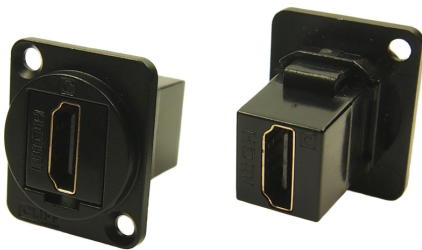

## BLACK METAL FEEDTHROUGH CONNECTORS FT Series

The Black Metal FT Series of true feed through connectors are perfect for developing custom I/O configurations for wall-plates, rack panels, etc. ALL fit within a standard XLR panel cutout, and use common cabling for front and back connections. No soldering, no punch terminations, just use the standard cable for that particular connector style. Mount from the front or back, low rear profile accommodates the tightest "behind the panel" spaces. Available in a wide variety of styles. The frame has a matt black finish.

**Part No.**  
**CP30200GMB**

**Description**  
HDMI A Female to HDMI A, Gold Plated, CSK hole.

**Part No.**  
**CP30203NMB**

**Description**  
USB 2.0 B to USB 2.0 B, CSK hole.

**Part No.**  
**CP30204NMB**