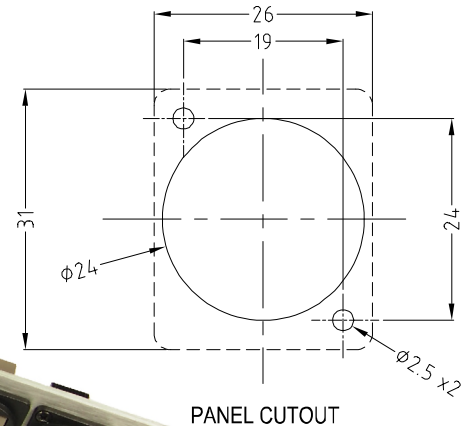

## BLACK METAL FEEDTHROUGH CONNECTORS FT Series

The Black Metal FT Series of true feed through connectors are perfect for developing custom I/O configurations for wall-plates, rack panels, etc. ALL fit within a standard XLR panel cutout, and use common cabling for front and back connections. No soldering, no punch terminations, just use the standard cable for that particular connector style. Mount from the front or back, low rear profile accommodates the tightest "behind the panel" spaces. Available in a wide variety of styles. The frame has a matt black finish.