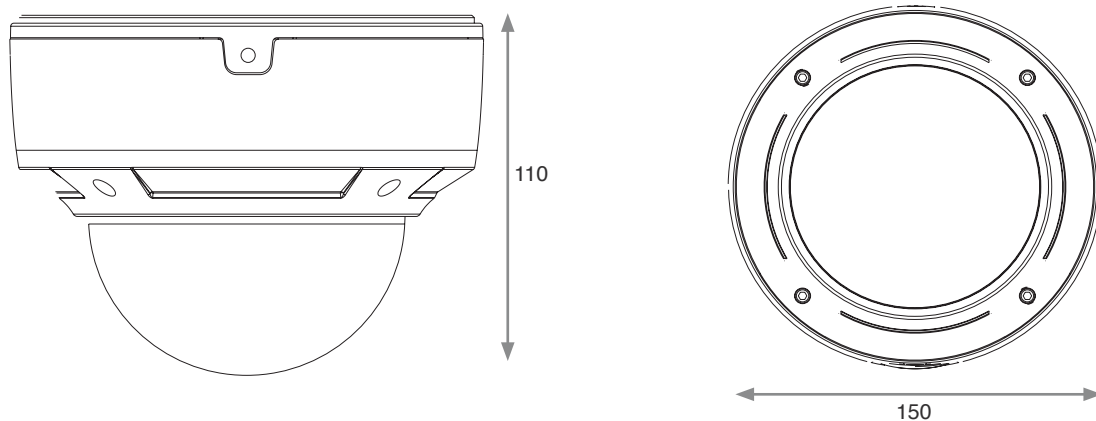

Dimensions (mm)