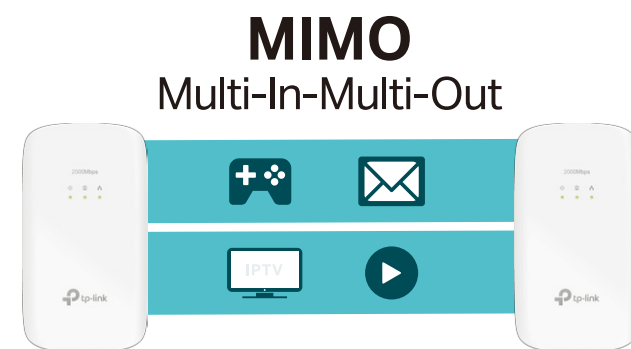

Highlights

2 × 2 MIMO for More Throughput over Powerline

2 × 2 MIMO technology is like adding an extra lane on a highway. It establishes multiple simultaneous connections so you can enjoy 2× faster, more stable powerline speeds.