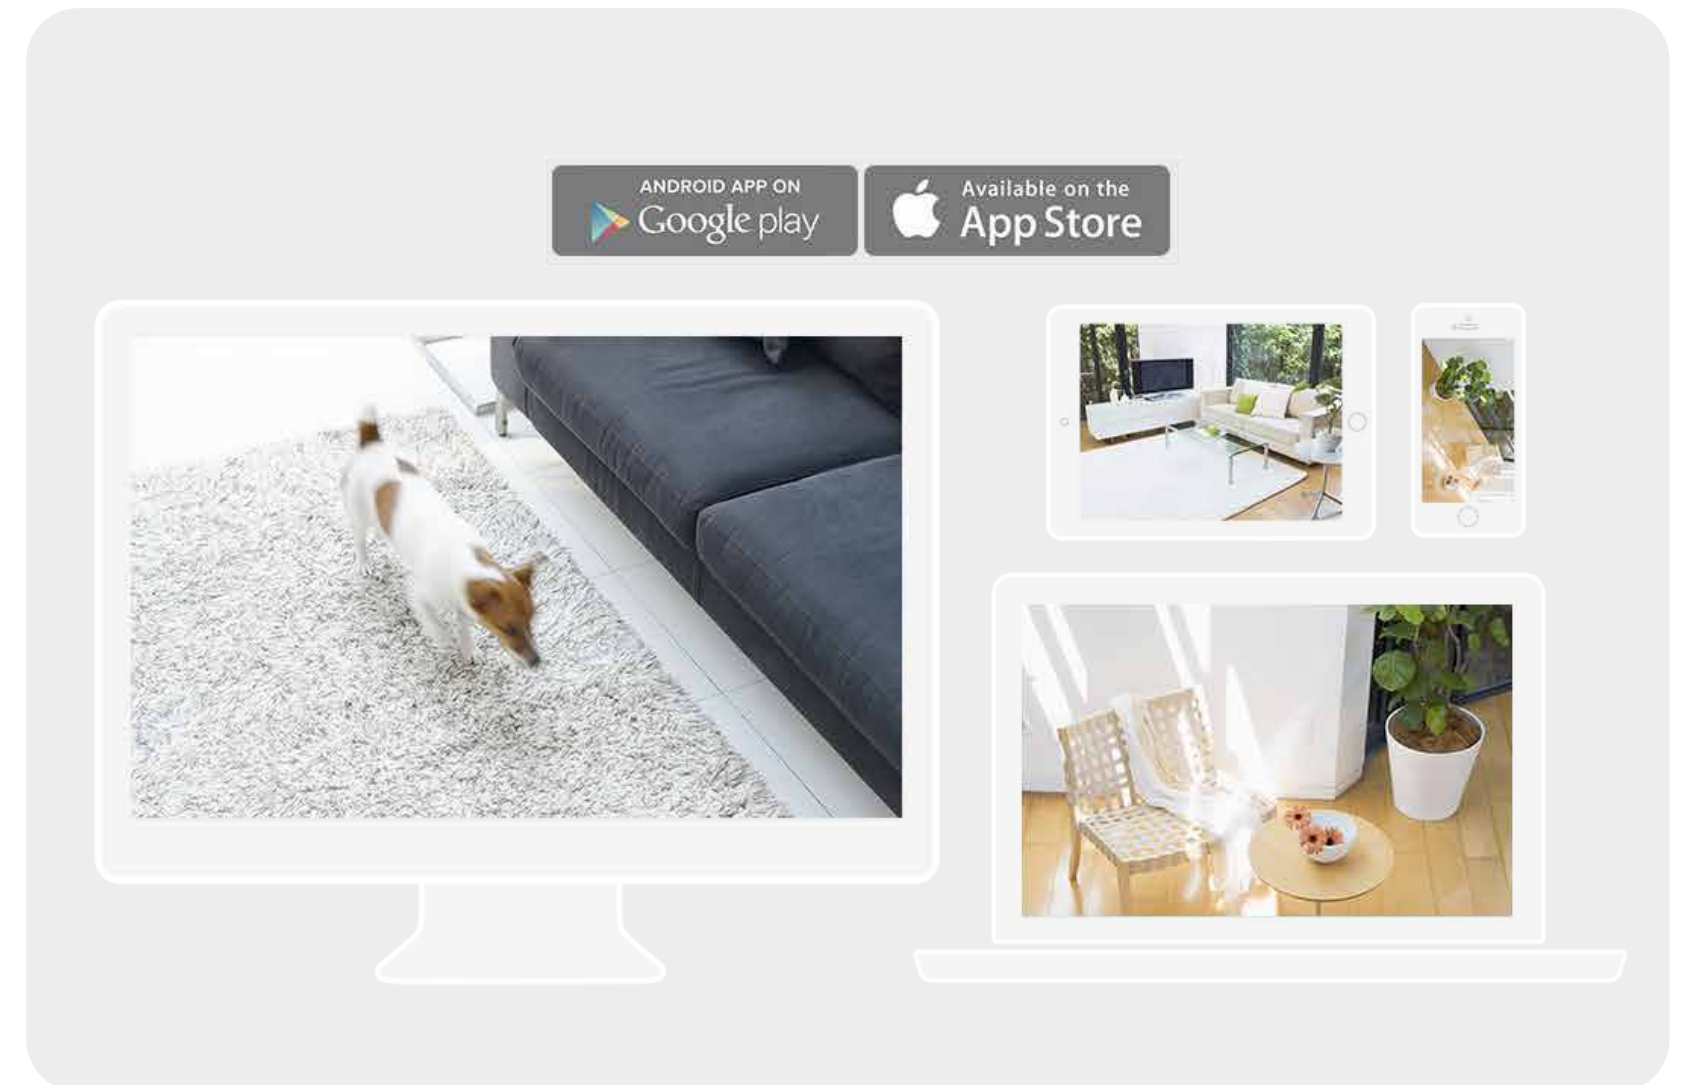

## Stay Connected and Secure

The NC450 is your trusty companion that provides a complete home and office monitoring in high definition, keeping you in touch with what matters most. With its smooth and fluid pan-and-tilt functionality, you can turn the camera to any position using the app and get a 360° view of your home.

## Anywhere, Anytime Access

The tpCamera app and tplinkcloud.com web portal let you monitor events, record videos, and snap pictures wherever you have an Internet connection. Make sure everything's OK and never miss a special moment, even when you're not on the scene.