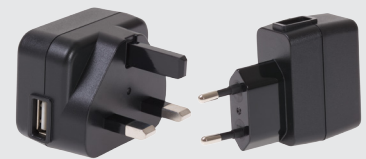

12x Optical Zoom
24mm Wide

20.0
Megapixels

Included Accessories

- Lithium-ion Battery
- Hand Strap
- USB Cable
- Quick Start Guide
- CD-ROM

Optional Accessories

8GB MicroSDHC Class 10 Card
Bumper Protection Case

P8GBMSD10
PACC5MBK

USB Power Adapter UK
USB Power Adapter Euro

PUSBUK
PUSBEUR

Specifications

Black: Z212-BK White: Z212-W

Image Sensor	1/2.3-inch CCD	Video Resolution	1280x720/ 30fps (HD)/ 640x480/ 30fps (VGA)
Total Pixel	5244(H)*3906(V)	ISO Sensitivity	up to 6400
Focal Length	4.3 - 51.6 mm	USB	5 pin micro USB, USB 2.0 full speed
Video Format	AVI (MJPEG)	Power source	Li-ion battery
Microphone/Speaker	Built-in	Dimensions	100.9 x 61.1 x 26.7 mm
Format	JPEG	Weight	146g