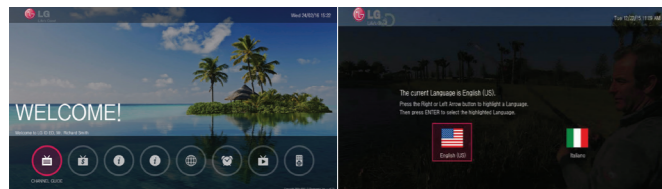

Language selection

Welcome Page