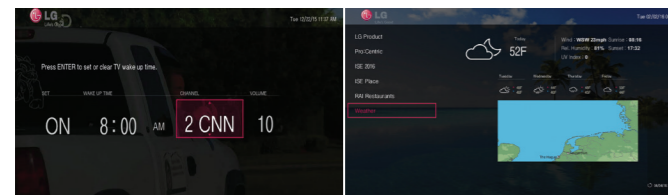

Wake-up Setting

Weather Information

• Personalized Pages

When linked with the Property Management System, it provides a Welcome Page with the guest name, Auto Language Setting and Billing information with the guest's name. (From 2016, Arabic, Hebrew, Persian language are also available)

• Various Additional Features

PCA serves the convenience of the guest through a Wake-up setting, Weather Information, Map Service, and much more functions that you can choose.

Easy Content Creation & Management

You can now differentiate your hotel with our customizable templates and pages which can be specialized for your property. Pro:Centric® provides you a solution that is easily customizable for your business.