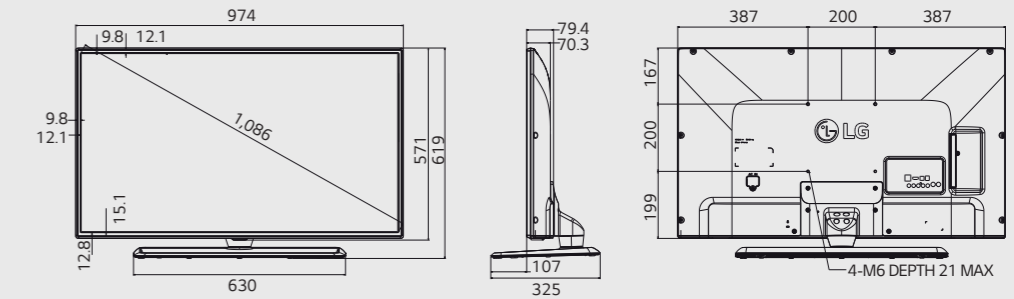

• Multi Channel Spooling

Operation of up to 8 hotel channels (22 sub-channels) can offer various information and added services.

Dimensions (mm, with stand)

32"

733.2 x 490 x 282

8.2kg

*Swivel

43"

974 x 619 x 325

12.6kg

*Swivel

49"

1,107 x 695 x 325

15.4kg

*Swivel

Connectivity