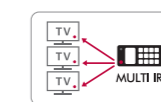

Enhance the entertainment experience by adding an additional speaker. Guests listen to and control the TV audio from anywhere in the business areas, including restrooms.

One Channel Map

One Channel Map feature allows users to edit and list the channels of their choice from any of the multiple broadcasting signals.