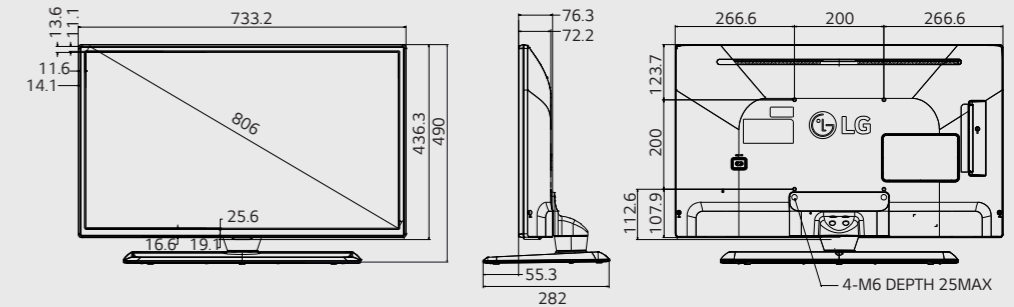

• Multi Channel Spooling

Operation of up to 8 hotel channels (22 sub-channels) can offer various information and added services.

Dimensions (mm, with stand)

32"

733.2 x 490 x 282

8.2kg

*Swivel

43"

974 x 619 x 325

12.6kg

*Swivel

49"

1,107 x 695 x 325

15.4kg

*Swivel

Connectivity