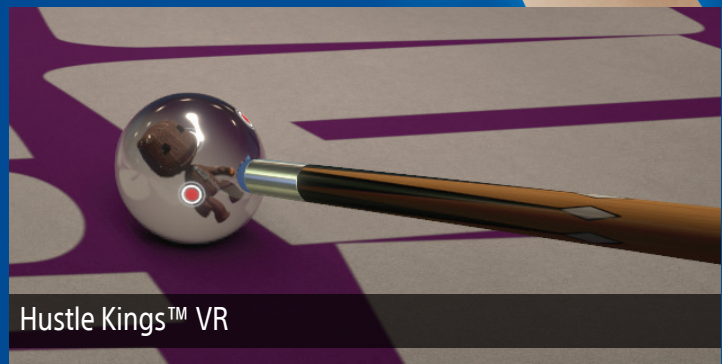

Hustle Kings™ VR

Product Dimensions (h/d)*

- Approx. 200mm x 46mm

Packaging Dimensions (l/h/w)**

- Approx. 105mm x 226mm x 74mm

*Product dimensions of one PlayStation®Move motion controller (excluding maximum projecting parts)

**Packaging contains a Euro hook (dimensions not included)

Works with:

- PlayStation®VR – put yourself at the centre of the game and explore extraordinary worlds in a way you've never experienced before. For total immersion, interact with virtual environments using a PlayStation®Move motion controller or DUALSHOCK®4 wireless controller.
- PlayStation®Camera – integral to the PlayStation®VR experience, the camera tracks the VR headset, PlayStation®Move or DUALSHOCK®4 wireless controller to heighten your sense of presence. It also unlocks PS4™ features like voice controls, facial recognition and picture-in-picture video editing and broadcasting.

Release Date:	13 October 2016 (market specific)
SRP:	€79.99
For use with:	PlayStation®4
Model number:	CECH-ZCM1EZ
Manufactured by or on behalf of:	Sony Interactive Entertainment Inc.

™, ®, "PlayStation", "DUALSHOCK", "△×□" and "PS4" are registered trademarks or trademarks of Sony Interactive Entertainment Inc.
"Sony" is a registered trademark of Sony Corporation. All rights reserved. All titles, content, publisher names, trademarks, artwork, and associated imagery are trademarks and/or copyright material of their respective owners.