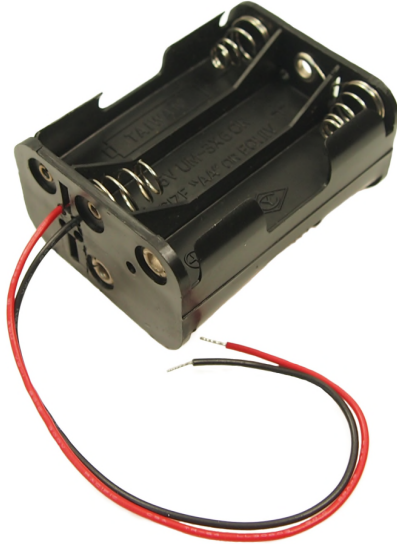

CLIFF

BATTERY HOLDER 36-1A

Part No: **FC7545**