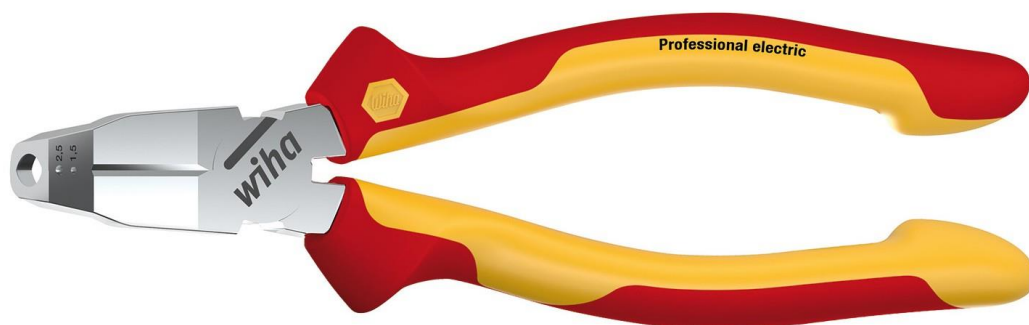

## Installation pliers TriCut Professional electric

Order-No.	 mm								Ø mm
38552	170	7	4	2,5	1,6	266		13	1.6
38853	170	7	4	2,5	1,6	278	x	13	1.6

Each tool individually tested at 10,000 V AC and approved for 1,000 V AC.