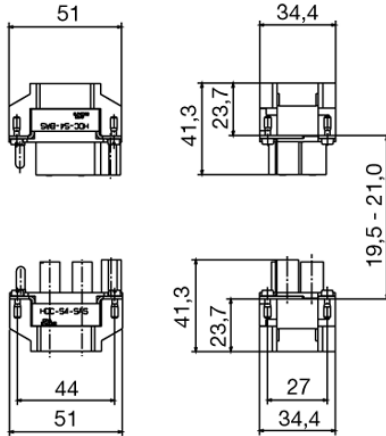

Drawings

Tightening torques and screwing tools

Screw size	Connector type	Dia. tightening torque in Nm	Recommended blade inserts and AF size for hexagon socket
M 2.5	Signal contacts		
	S 6/6	0.5 - 0.55	SD 0.6 x 3.5 mm or PZO
	S 6/12	0.5 - 0.55	SD 0.6 x 3.5 mm or PZO
M 2.9 x 0.5	Fastening screws		
	HQ 4/2	0.8 (plastic) / 1.1 (metal)	SD 0.6 x 3.5 mm or PH0
	HQ 8	0.8 (plastic) / 1.1 (metal)	SD 0.6 x 3.5 mm or PH0
	HQ 17	0.8 (plastic) / 1.1 (metal)	SD 0.6 x 3.5 mm or PH0
M 3	Contact screws		
	HA 3	0.5 - 0.55	SD 0.5 x 3.0 mm
	HA 4	0.5 - 0.55	SD 0.5 x 3.0 mm
	HA 10 bis HA 48	0.5 - 0.55	SD 0.6 x 3.5 mm or PH0
	HE	0.5 - 0.55	SD 0.6 x 3.5 mm or PZO
	HVE	0.5 - 0.55	SD 0.6 x 3.5 mm or PZO
	Signal contacts:		
	S 4/2	0.5 - 0.55	SD 0.6 x 3.5 mm or PZO
	S 4/8	0.5 - 0.55	SD 0.6 x 3.5 mm or PZO
	PE connection via female contact		
	S 4	0.5 - 0.8	SD 0.6 x 3.5 mm
	ConCept modular frame, metal	0.5 - 0.55	SD 0.6 x 3.5 mm
	PE terminal		
	HQ 5	0.5 - 0.55	SD 0.6 x 3.5 or 0.8 x 4 mm
	HQ 7	0.5 - 0.55	SD 0.6 x 3.5 or 0.8 x 4 mm
	Fastening screws	0.5 - 0.55	SD 0.6 x 3.5 mm or PZO
	Guide pin	0.5 - 0.55	SD 0.6 x 3.5 mm or PZO
	Guide bush	0.5 - 0.55	SD 0.6 x 3.5 mm or PZO
	Coding pins	0.5 - 0.55	SD 0.6 x 3.5 mm or PZO
	M 4	Contact screws	
HSB		1.2 - 1.5	SD 0.6 x 3.5 or 0.8 x 4 mm or PZ1
PE connection via male contact			
S 4		0.5 - 0.8	SD 0.6 x 3.5 mm
ConCept modular frame, metal		1.2 - 1.5	SD 0.6 x 3.5 mm
PE terminal			
HA		1.2 - 1.5	SD 0.6 x 3.5 or 0.8 x 4 mm or PH1
HE		1.2 - 1.5	SD 0.6 x 3.5 or 0.8 x 4 mm or PH1
HEE		1.2 - 1.5	SD 0.6 x 3.5 or 0.8 x 4 mm or PH1
HVE		1.2 - 1.5	SD 0.6 x 3.5 or 0.8 x 4 mm or PH1
HD		1.2 - 1.5	SD 0.6 x 3.5 or 0.8 x 4 mm or PZ1
HDD		1.2 - 1.5	SD 0.6 x 3.5 or 0.8 x 4 mm or PZ1
S 6/6 (for signal contacts)		1.2 - 1.5	0.8 x 4 mm or PZ1
ConCept modular frame, plastic		1.2 - 1.5	0.8 x 4 mm or PZ1
M 5		PE terminal	
	HSB	2 - 2.5	SD 1 x 5.5 mm or PZ2
	S 4/0 (Screw connection)	2 - 2.5	SD 1.2 x 6.5 mm or PH2
	S 4/0 (Axial screw connection)	2 - 2.5	SD 0.8 x 4 mm or PZ 2
	S 4/2	2 - 2.5	SD 1.2 x 6.5 mm or PH2
	S 4/8	2 - 2.5	SD 1.2 x 6.5 mm or PH2
	S 6/12	2 - 2.5	SD 0.8 x 4 mm or PZ 2
	S 6/36	2 - 2.5	SD 1.2 x 6.5 mm or PH2
	S 8/24	2 - 2.5	SD 1.2 x 6.5 mm or PH2
	S 12/2	2 - 2.5	SD 1.2 x 6.5 mm or PH2
	M 6	Power contacts	
S 4/0 (Screw connection)		1.2 (1.5 mm ²) / 2 (2.5 mm ²) / 3 (4-16 mm ²)	SD 0.8 x 4 mm
S 4/2		1.2 (1.5 mm ²) / 2 (2.5 mm ²) / 3 (4-16 mm ²)	SD 0.8 x 4 mm
S 4/8		1.2 (1.5 mm ²) / 2 (2.5 mm ²) / 3 (4-16 mm ²)	SD 0.8 x 4 mm
M 7 x 0.75	Power contacts		
	S 4	1.1 - 1.7	SW 2
	S 6/6 (+ PE)	6 - 8	SW 4
M 8 x 0.75	Power contacts		
	S 6/12	1.1 - 1.7	SW 2
	S 8/0 (+ PE)	6 (10-16 mm ²) - 7 (25 mm ²)	SW 4
M10 x 1	Power contacts		
	S 4/0 (Axial connection)	2 - 3	SW 3