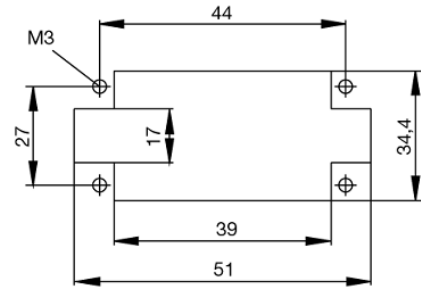

Drawings

Tightening torques and screwing tools

Screw size	Connector type	Dia. tightening torque in Nm	Recommended blade inserts and AF size for hexagon socket
M 2.5	Signal contacts		
	S 6/6	0.5 - 0.55	SD 0.6 x 3.5 mm or PZO
	S 6/12	0.5 - 0.55	SD 0.6 x 3.5 mm or PZO
M 2.9 x 0.5	Fastening screws		
	HQ 4/2	0.8 (plastic) / 1.1 (metal)	SD 0.6 x 3.5 mm or PH0
	HQ 8	0.8 (plastic) / 1.1 (metal)	SD 0.6 x 3.5 mm or PH0
	HQ 17	0.8 (plastic) / 1.1 (metal)	SD 0.6 x 3.5 mm or PH0
M 3	Contact screws		
	HA 3	0.5 - 0.55	SD 0.5 x 3.0 mm
	HA 4	0.5 - 0.55	SD 0.5 x 3.0 mm
	HA 10 bis HA 48	0.5 - 0.55	SD 0.6 x 3.5 mm or PH0
	HE	0.5 - 0.55	SD 0.6 x 3.5 mm or PZO
	HVE	0.5 - 0.55	SD 0.6 x 3.5 mm or PZO
	Signal contacts:		
	S 4/2	0.5 - 0.55	SD 0.6 x 3.5 mm or PZO
	S 4/8	0.5 - 0.55	SD 0.6 x 3.5 mm or PZO
	PE connection via female contact		
	S 4	0.5 - 0.8	SD 0.6 x 3.5 mm
	ConCept modular frame, metal	0.5 - 0.55	SD 0.6 x 3.5 mm
	PE terminal		
	HQ 5	0.5 - 0.55	SD 0.6 x 3.5 or 0.8 x 4 mm
	HQ 7	0.5 - 0.55	SD 0.6 x 3.5 or 0.8 x 4 mm
	Fastening screws	0.5 - 0.55	SD 0.6 x 3.5 mm or PZO
	Guide pin	0.5 - 0.55	SD 0.6 x 3.5 mm or PZO
	Guide bush	0.5 - 0.55	SD 0.6 x 3.5 mm or PZO
	Coding pins	0.5 - 0.55	SD 0.6 x 3.5 mm or PZO
	M 4	Contact screws	
HSB		1.2 - 1.5	SD 0.6 x 3.5 or 0.8 x 4 mm or PZ1
PE connection via male contact			
S 4		0.5 - 0.8	SD 0.6 x 3.5 mm
ConCept modular frame, metal		1.2 - 1.5	SD 0.6 x 3.5 mm
PE terminal			
HA		1.2 - 1.5	SD 0.6 x 3.5 or 0.8 x 4 mm or PH1
HE		1.2 - 1.5	SD 0.6 x 3.5 or 0.8 x 4 mm or PH1
HEE		1.2 - 1.5	SD 0.6 x 3.5 or 0.8 x 4 mm or PH1
HVE		1.2 - 1.5	SD 0.6 x 3.5 or 0.8 x 4 mm or PH1
HD		1.2 - 1.5	SD 0.6 x 3.5 or 0.8 x 4 mm or PZ1
HDD		1.2 - 1.5	SD 0.6 x 3.5 or 0.8 x 4 mm or PZ1
S 6/6 (for signal contacts)		1.2 - 1.5	0.8 x 4 mm or PZ1
ConCept modular frame, plastic		1.2 - 1.5	0.8 x 4 mm or PZ1
M 5		PE terminal	
	HSB	2 - 2.5	SD 1 x 5.5 mm or PZ2
	S 4/0 (Screw connection)	2 - 2.5	SD 1.2 x 6.5 mm or PH2
	S 4/0 (Axial screw connection)	2 - 2.5	SD 0.8 x 4 mm or PZ 2
	S 4/2	2 - 2.5	SD 1.2 x 6.5 mm or PH2
	S 4/8	2 - 2.5	SD 1.2 x 6.5 mm or PH2
	S 6/12	2 - 2.5	SD 0.8 x 4 mm or PZ 2
	S 6/36	2 - 2.5	SD 1.2 x 6.5 mm or PH2
	S 8/24	2 - 2.5	SD 1.2 x 6.5 mm or PH2
	S 12/2	2 - 2.5	SD 1.2 x 6.5 mm or PH2
	M 6	Power contacts	
S 4/0 (Screw connection)		1.2 (1.5 mm ²) / 2 (2.5 mm ²) / 3 (4-16 mm ²)	SD 0.8 x 4 mm
S 4/2		1.2 (1.5 mm ²) / 2 (2.5 mm ²) / 3 (4-16 mm ²)	SD 0.8 x 4 mm
S 4/8		1.2 (1.5 mm ²) / 2 (2.5 mm ²) / 3 (4-16 mm ²)	SD 0.8 x 4 mm
M 7 x 0.75	Power contacts		
	S 4	1.1 - 1.7	SW 2
	S 6/6 (+ PE)	6 - 8	SW 4
M 8 x 0.75	Power contacts		
	S 6/12	1.1 - 1.7	SW 2
	S 8/0 (+ PE)	6 (10-16 mm ²) - 7 (25 mm ²)	SW 4
M10 x 1	Power contacts		
	S 4/0 (Axial connection)	2 - 3	SW 3