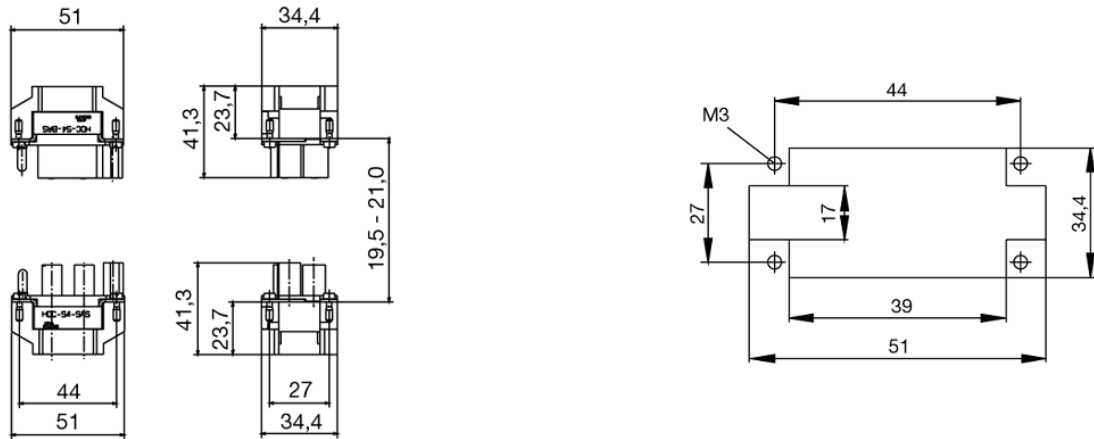

**HDC insert
HDC S4 SAS**

Weidmüller Interface GmbH & Co. KG
Klingenbergstraße 16
D-32758 Detmold
Germany
Fon: +49 5231 1429-0
Fax: +49 5231 14292083
www.weidmueller.com

Drawings