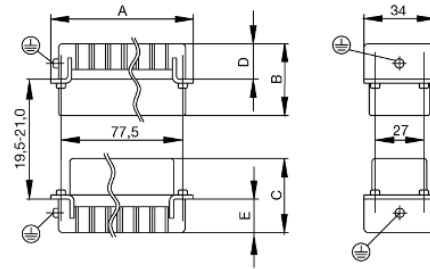

Data sheet

**HDC insert
HDC HE 16 MT**

Weidmüller Interface GmbH & Co. KG
Klingenbergstraße 16
D-32758 Detmold
Germany
Fon: +49 5231 1429-0
Fax: +49 5231 14292083
www.weidmueller.com

Drawings