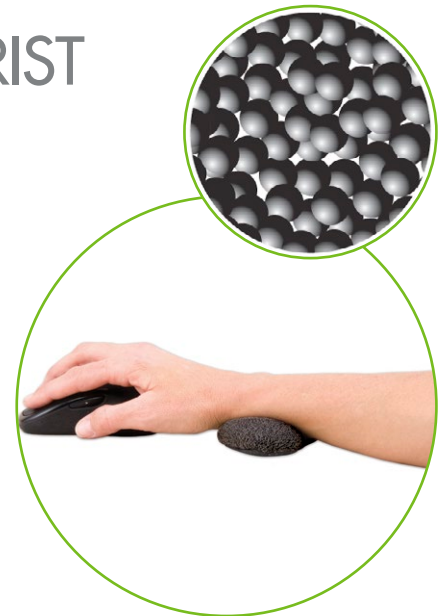

ALLSOP®

05935 COMFORTBEAD MINI WRIST REST

MINI CUSHION FOR YOUR WRIST

- Therapeutic beans provide ergonomic support.
- Wrist Rest contains thousands of mini beads which massage your wrist.
- Helps alleviate repetitive stress disorders.
- Provides maximum support & comfort.
- Non-skid bottom "grips" any surface.
- 100% cotton cover, hand-wash, let air dry

Dimensions: 100 mm (L) x 65 mm (W) x 27 mm (D)