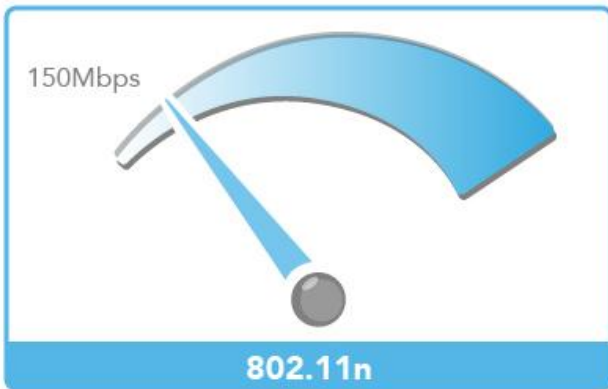

Ultra-Speed with 802.11ac

The EW-7822ULC runs ultra-speed 802.11ac Wi-Fi that's almost three times faster than 802.11n. Upgrade your laptop or PC to sport 802.11ac Wi-Fi so you can enjoy online video streaming and multiple data transfers at the fastest speeds.