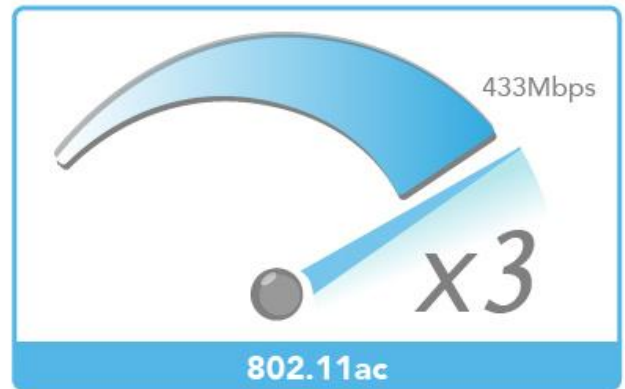

- **AC1200**
  Max. speed up to 300Mbps (2.4GHz) & 867Mbps (5GHz)
- **Dual-Band**
  Selectable Dual-Band Wi-Fi Connectivity
- **MU-MIMO**
  Pair with any MU-MIMO router
- **Beamforming**
  Directional signal targeting
- **Nano Size**
  Awesome for laptops

AC1200 Dual-Band MU-MIMO USB Adapter

Introduction

The EW-7822ULC is a AC1200 USB adapter that can pair with an 11ac Wave 2 MU-MIMO (Multiple User - Multiple Input Multiple Output) router. It upgrades your older laptop or PC to a MU-MIMO device and runs selectable dual-band Wi-Fi at speeds up to 300Mbps on 2.4GHz and 867Mbps on 5GHz.

Ultra-Speed with 802.11ac

The EW-7822ULC runs ultra-speed 802.11ac Wi-Fi that's almost three times faster than 802.11n. Upgrade your laptop or PC to sport 802.11ac Wi-Fi so you can enjoy online video streaming and multiple data transfers at the fastest speeds.

VS.

Dual-Band Experience

Experience better performance and greater flexibility with EW-7822ULC for your laptop with dual-band connectivity. Either the 2.4GHz or 5GHz frequency band can be selected with top speeds at 300Mbps and 867Mbps respectively. Surf the internet and check emails on the longer-range 2.4GHz band, or use the high-speed 5GHz band for online gaming and YouTube or Netflix HD streaming.