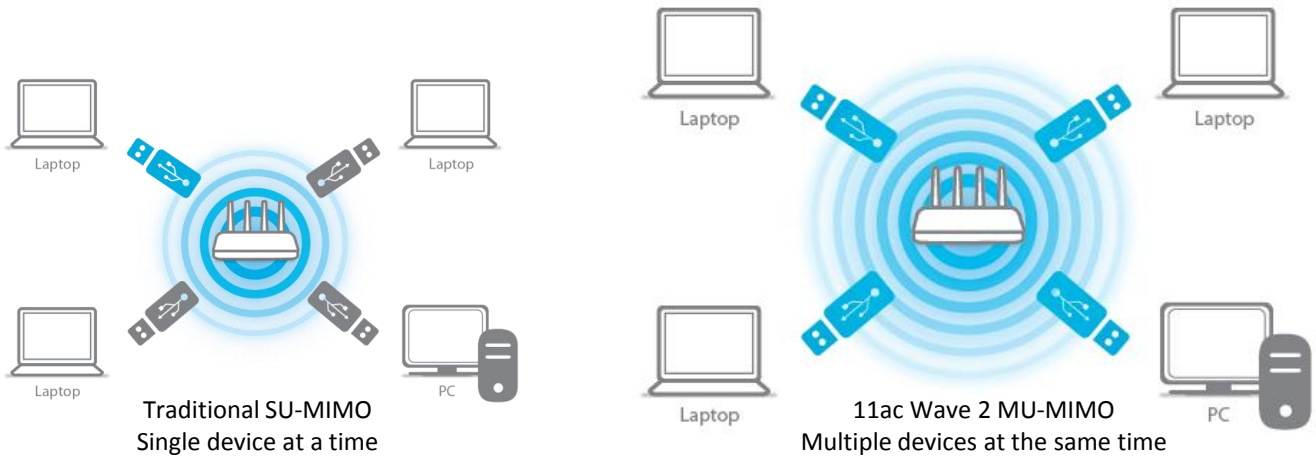

### Ultra-Speed with 802.11ac

The EW-7822ULC runs ultra-speed 802.11ac Wi-Fi that's almost three times faster than 802.11n. Upgrade your laptop or PC to sport 802.11ac Wi-Fi so you can enjoy online video streaming and multiple data transfers at the fastest speeds.

### Dual-Band Experience

Experience better performance and greater flexibility with EW-7822ULC for your laptop with dual-band connectivity. Either the 2.4GHz or 5GHz frequency band can be selected with top speeds at 300Mbps and 867Mbps respectively. Surf the internet and check emails on the longer-range 2.4GHz band, or use the high-speed 5GHz band for online gaming and YouTube or Netflix HD streaming.

### 11ac Wave 2 Compliant MU-MIMO

The latest 11ac Wave 2 MU-MIMO (Multiple User - Multiple Input Multiple Output) technology runs four streams and serve multiple devices simultaneously, for the fastest speeds and uninterrupted Wi-Fi connectivity to all devices.