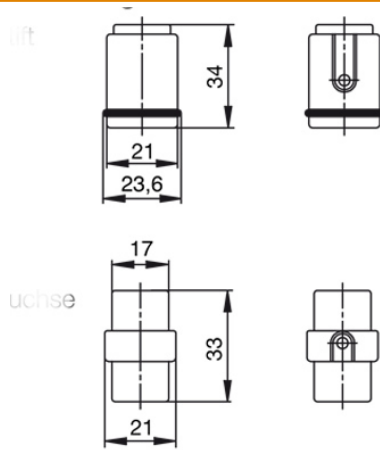

Drawings

Tightening torques and screwing tools

| Screw size | Connector type | Dia. tightening torque in Nm | Recommended blade inserts and AF size for hexagon socket | |
|--------------------------------|---|---|--|-----------------------------------|
| M 2.5 | Signal contacts | | | |
| | S 6/6 | 0.5 - 0.55 | SD 0.6 x 3.5 mm or PZO | |
| | S 6/12 | 0.5 - 0.55 | SD 0.6 x 3.5 mm or PZO | |
| M 2.9 x 0.5 | Fastening screws | | | |
| | HQ 4/2 | 0.8 (plastic) / 1.1 (metal) | SD 0.6 x 3.5 mm or PH0 | |
| | HQ 8 | 0.8 (plastic) / 1.1 (metal) | SD 0.6 x 3.5 mm or PH0 | |
| | HQ 17 | 0.8 (plastic) / 1.1 (metal) | SD 0.6 x 3.5 mm or PH0 | |
| M 3 | Contact screws | | | |
| | HA 3 | 0.5 - 0.55 | SD 0.5 x 3.0 mm | |
| | HA 4 | 0.5 - 0.55 | SD 0.5 x 3.0 mm | |
| | HA 10 bis HA 48 | 0.5 - 0.55 | SD 0.6 x 3.5 mm or PH0 | |
| | HE | 0.5 - 0.55 | SD 0.6 x 3.5 mm or PZO | |
| | HVE | 0.5 - 0.55 | SD 0.6 x 3.5 mm or PZO | |
| | Signal contacts: | | | |
| | S 4/2 | 0.5 - 0.55 | SD 0.6 x 3.5 mm or PZO | |
| | S 4/8 | 0.5 - 0.55 | SD 0.6 x 3.5 mm or PZO | |
| | PE connection via female contact | | | |
| | S 4 | 0.5 - 0.8 | SD 0.6 x 3.5 mm | |
| | ConCept modular frame, metal | 0.5 - 0.55 | SD 0.6 x 3.5 mm | |
| | PE terminal | | | |
| | HQ 5 | 0.5 - 0.55 | SD 0.6 x 3.5 or 0.8 x 4 mm | |
| | HQ 7 | 0.5 - 0.55 | SD 0.6 x 3.5 or 0.8 x 4 mm | |
| | Fastening screws | 0.5 - 0.55 | SD 0.6 x 3.5 mm or PZO | |
| | Guide pin | 0.5 - 0.55 | SD 0.6 x 3.5 mm or PZO | |
| | Guide bush | 0.5 - 0.55 | SD 0.6 x 3.5 mm or PZO | |
| | Coding pins | 0.5 - 0.55 | SD 0.6 x 3.5 mm or PZO | |
| | M 4 | Contact screws | | |
| | | HSB | 1.2 - 1.5 | SD 0.6 x 3.5 or 0.8 x 4 mm or PZ1 |
| | | PE connection via male contact | | |
| S 4 | | 0.5 - 0.8 | SD 0.6 x 3.5 mm | |
| ConCept modular frame, metal | | 1.2 - 1.5 | SD 0.6 x 3.5 mm | |
| PE terminal | | | | |
| HA | | 1.2 - 1.5 | SD 0.6 x 3.5 or 0.8 x 4 mm or PH1 | |
| HE | | 1.2 - 1.5 | SD 0.6 x 3.5 or 0.8 x 4 mm or PH1 | |
| HEE | | 1.2 - 1.5 | SD 0.6 x 3.5 or 0.8 x 4 mm or PH1 | |
| HVE | | 1.2 - 1.5 | SD 0.6 x 3.5 or 0.8 x 4 mm or PH1 | |
| HD | | 1.2 - 1.5 | SD 0.6 x 3.5 or 0.8 x 4 mm or PZ1 | |
| HDD | | 1.2 - 1.5 | SD 0.6 x 3.5 or 0.8 x 4 mm or PZ1 | |
| S 6/6 (for signal contacts) | | 1.2 - 1.5 | 0.8 x 4 mm or PZ1 | |
| ConCept modular frame, plastic | | 1.2 - 1.5 | 0.8 x 4 mm or PZ1 | |
| M 5 | | PE terminal | | |
| | | HSB | 2 - 2.5 | SD 1 x 5.5 mm or PZ2 |
| | | S 4/0 (Screw connection) | 2 - 2.5 | SD 1.2 x 6.5 mm or PH2 |
| | S 4/0 (Axial screw connection) | 2 - 2.5 | SD 0.8 x 4 mm or PZ 2 | |
| | S 4/2 | 2 - 2.5 | SD 1.2 x 6.5 mm or PH2 | |
| | S 4/8 | 2 - 2.5 | SD 1.2 x 6.5 mm or PH2 | |
| | S 6/12 | 2 - 2.5 | SD 0.8 x 4 mm or PZ 2 | |
| | S 6/36 | 2 - 2.5 | SD 1.2 x 6.5 mm or PH2 | |
| | S 8/24 | 2 - 2.5 | SD 1.2 x 6.5 mm or PH2 | |
| | S 12/2 | 2 - 2.5 | SD 1.2 x 6.5 mm or PH2 | |
| | M 6 | Power contacts | | |
| S 4/0 (Screw connection) | | 1.2 (1.5 mm ²) / 2 (2.5 mm ²) / 3 (4-16 mm ²) | SD 0.8 x 4 mm | |
| S 4/2 | | 1.2 (1.5 mm ²) / 2 (2.5 mm ²) / 3 (4-16 mm ²) | SD 0.8 x 4 mm | |
| S 4/8 | | 1.2 (1.5 mm ²) / 2 (2.5 mm ²) / 3 (4-16 mm ²) | SD 0.8 x 4 mm | |
| M 7 x 0.75 | Power contacts | | | |
| | S 4 | 1.1 - 1.7 | SW 2 | |
| | S 6/6 (+ PE) | 6 - 8 | SW 4 | |
| M 8 x 0.75 | Power contacts | | | |
| | S 6/12 | 1.1 - 1.7 | SW 2 | |
| | S 8/0 (+ PE) | 6 (10-16 mm ²) - 7 (25 mm ²) | SW 4 | |
| M10 x 1 | Power contacts | | | |
| | S 4/0 (Axial connection) | 2 - 3 | SW 3 | |