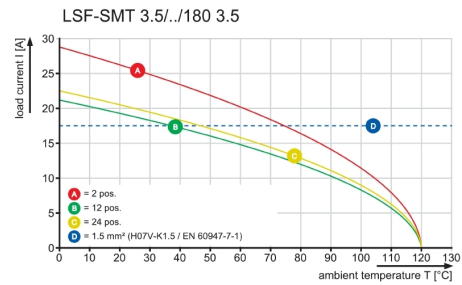

OMNIMATE Signal - series LSF
LSF-SMT 3.50/02/180 3.5SN BK TU

Weidmüller Interface GmbH & Co. KG
Klingenbergstraße 16
D-32758 Detmold
Germany
Fon: +49 5231 1429-0
Fax: +49 5231 14292083
www.weidmueller.com

Drawings