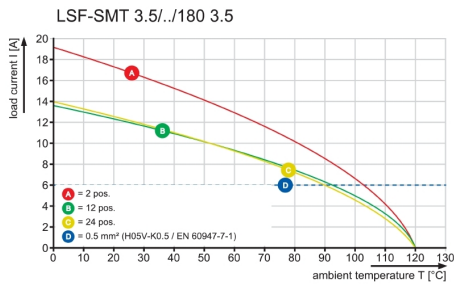

OMNIMATE Signal - series LSF
LSF-SMT 3.50/02/180 3.5SN BK TU

Weidmüller Interface GmbH & Co. KG
Klingenbergstraße 16
D-32758 Detmold
Germany
Fon: +49 5231 1429-0
Fax: +49 5231 14292083
www.weidmueller.com

Drawings