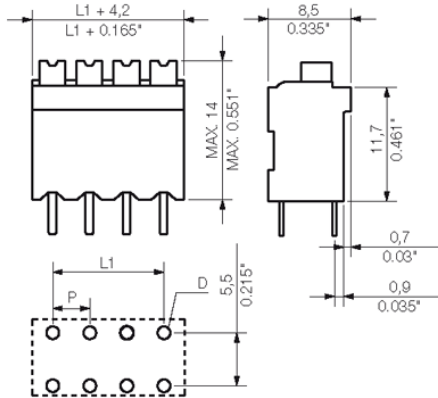

OMNIMATE Signal - series LSF
LSF-SMT 3.50/02/180 3.5SN BK TU

Weidmüller Interface GmbH & Co. KG
Klingenbergstraße 16
D-32758 Detmold
Germany
Fon: +49 5231 1429-0
Fax: +49 5231 14292083
www.weidmueller.com

Drawings