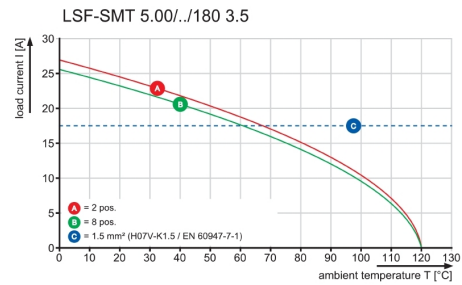

OMNIMATE Signal - series LSF
LSF-SMT 5.00/02/180 3.5SN BK TU

Weidmüller Interface GmbH & Co. KG
Klingenbergstraße 16
D-32758 Detmold
Germany
Fon: +49 5231 1429-0
Fax: +49 5231 14292083
www.weidmueller.com

Drawings