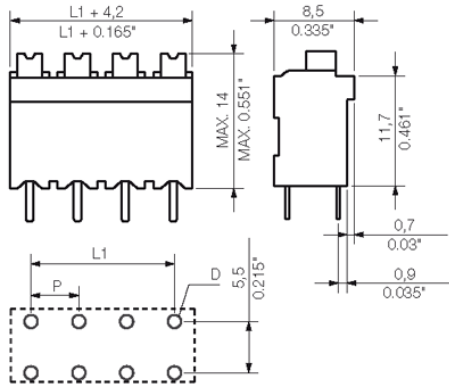

OMNIMATE Signal - series LSF
LSF-SMT 5.00/02/180 3.5SN BK TU

Weidmüller Interface GmbH & Co. KG
Klingenbergstraße 16
D-32758 Detmold
Germany
Fon: +49 5231 1429-0
Fax: +49 5231 14292083
www.weidmueller.com

Drawings