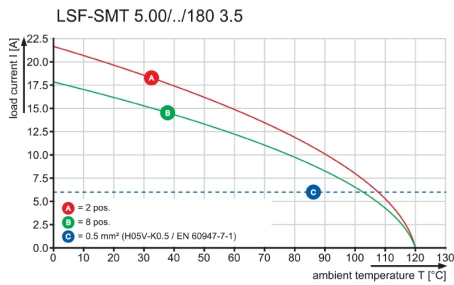

OMNIMATE Signal - series LSF
LSF-SMT 5.00/02/180 3.5SN BK TU

Weidmüller Interface GmbH & Co. KG
Klingenbergstraße 16
D-32758 Detmold
Germany
Fon: +49 5231 1429-0
Fax: +49 5231 14292083
www.weidmueller.com

Drawings