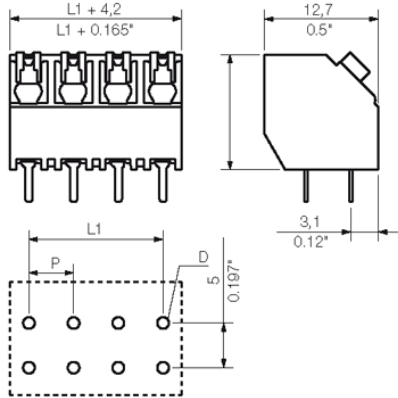

OMNIMATE Signal - series LSF
LSF-SMT 5.00/04/135 3.5SN BK TU

Weidmüller Interface GmbH & Co. KG
Klingenbergstraße 16
D-32758 Detmold
Germany
Fon: +49 5231 1429-0
Fax: +49 5231 14292083
www.weidmueller.com

Drawings