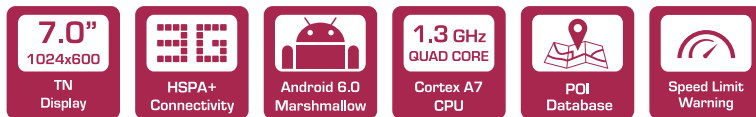

THE NEW WAY – THE NEW EXPERIENCE!

The GeoVision Tour 2 is the ideal companion on the road. You will never get lost with the Navitel navigation and 3D maps, while 3G and Wi-Fi connectivity enables you to receive last minute traffic data. In addition you can entertain while travelling by browsing the web or watching movies on a 7.0 inches display.

- **VIVID AND COMFORTABLE SCREEN:** Receive all the benefits of crystal view and detailed image thanks to high resolution (1024 x 600 pixels) a comfortable 7.0 inches screen.
- **ALWAYS ONLINE:** A built-in Wi-Fi and 3G modules allow you to connect to the Internet anywhere.
- **NAVIGATION:** Navitel navigation software with outstanding 3D graphics and real time traffic service.

Network	3G WCDMA: 900/2100MHz 2G GSM: 850/900/1800/1900 MHz
Connectivity	BT 4.0, Wi-Fi: 802.11b g n USB: microUSB 2.0
Audio	Mic, speakers, 3.5 jack
Dimensions	188 x 108 x 10.6 mm
Weight	277 g
In the box	GPS navigator, Cradle, Car Charger, USB cable, 16 GB microSD card with maps