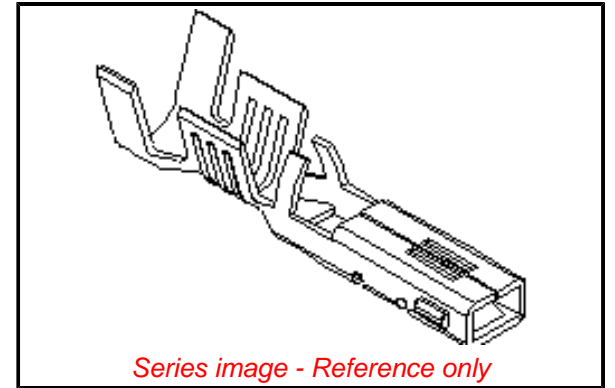

PLEASE CHECK WWW.MOLEX.COM FOR LATEST PART INFORMATION

Part Number: [0357460210](#)
Status: **Active**
Overview: VersaBlade™ Wire-to-Wire Connector System
Description: VersaBlade™ .070 Female Crimp Terminal, 14-18 AWG, Type A

General

Product Family	Crimp Terminals
Series	35746
Application	Power
Crimp Quality Equipment	Yes
Overview	<u>VersaBlade™ Wire-to-Wire Connector System</u>
Product Name	VersaBlade™
UPC	800754378468

Physical