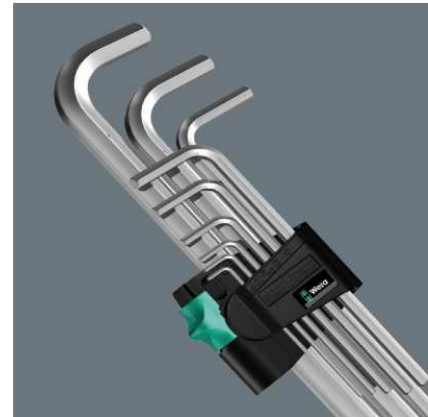

950 PKL/9 SM N L-key set, metric, chrome-plated, 9 pieces
L-key set, metric, chrome-plated

EAN	4013288104816	Dimension:	229x83x25 mm
Code:	05022087001	Weight:	414 g
Article-No.		Country of origin:	CZ
		Customs tariff no.:	82054000

- L-keys for hexagonal socket screws
- Hex-Plus allows socket head screws to live longer
- High corrosion protection thanks to chrome-plating
- L-keys are quickly to hand thanks to their size markings
- Wear-resistant clip material for enhanced durability

High quality L-key set for hexagonal socket screws in a practical clip fastener out of wear-resistant material, enabling secure storage of the L-keys as well as simple removal. L-keys with Hex-Plus profile: offers a larger contact surface within the screw head. This reduces the notching effects to a minimum and almost completely eliminates the risk of destroying the screw recess. The ball-end on the long arm allows for reliable working even in difficult installation situations. The precise chrome-plated design ensures high corrosion protection. The tools are quickly to hand thanks to the laser-engraved and thereby wear-resistant size markings on the L-keys.