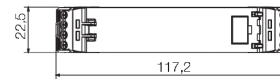

**ACT20P
ACT20P-CMT-30-AO-RC-S**

Weidmüller Interface GmbH & Co. KG
Klingenbergstraße 16
D-32758 Detmold
Germany
Fon: +49 5231 1429-0
Fax: +49 5231 14292083
www.weidmueller.com

Drawings

Dimensioned drawing

dimensions