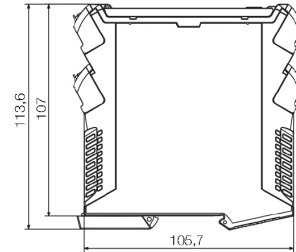

**ACT20P
ACT20P-CMT-30-AO-RC-S**

Weidmüller Interface GmbH & Co. KG
Klingenbergstraße 16
D-32758 Detmold
Germany
Fon: +49 5231 1429-0
Fax: +49 5231 14292083
www.weidmueller.com

Drawings

Dimensioned drawing