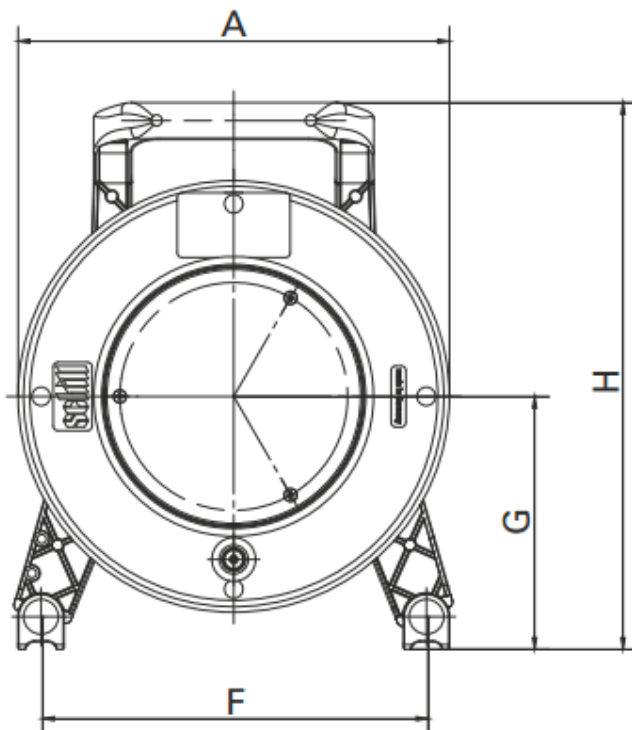

GT235 HAND WOUND CABLE REEL

Part number. 428515

Weight: 1.00kg

Min/Max Operating Temperature: -20°C to +100°C

Measures in mm / inch A: 233 / 9,17 B: 135 / 5,31 C:
112 / 4,41 F: 208 / 8,19 G: 137 / 5,39 H: 295 / 11,61
T: 204 / 8,03

Please note - this reel does not have sockets as standard.