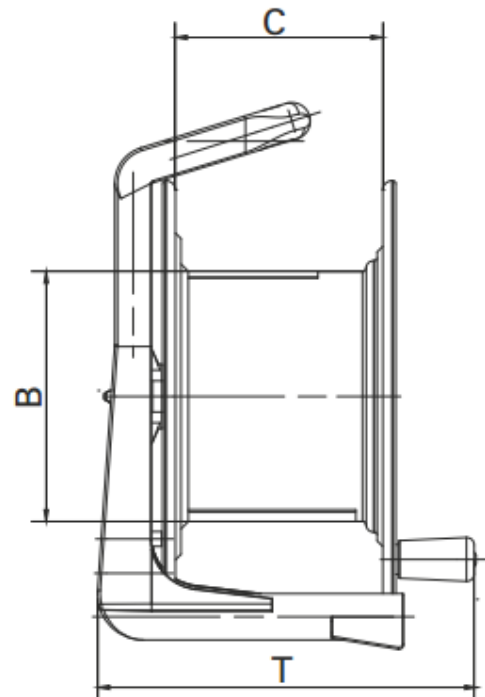

GT235 HAND WOUND CABLE REEL

Part number. 428515

Weight: 1.00kg

Min/Max Operating Temperature: -20°C to +100°C

Measures in mm / inch A: 233 / 9,17 B: 135 / 5,31 C:
112 / 4,41 F: 208 / 8,19 G: 137 / 5,39 H: 295 / 11,61
T: 204 / 8,03

Please note - this reel does not have sockets as standard.