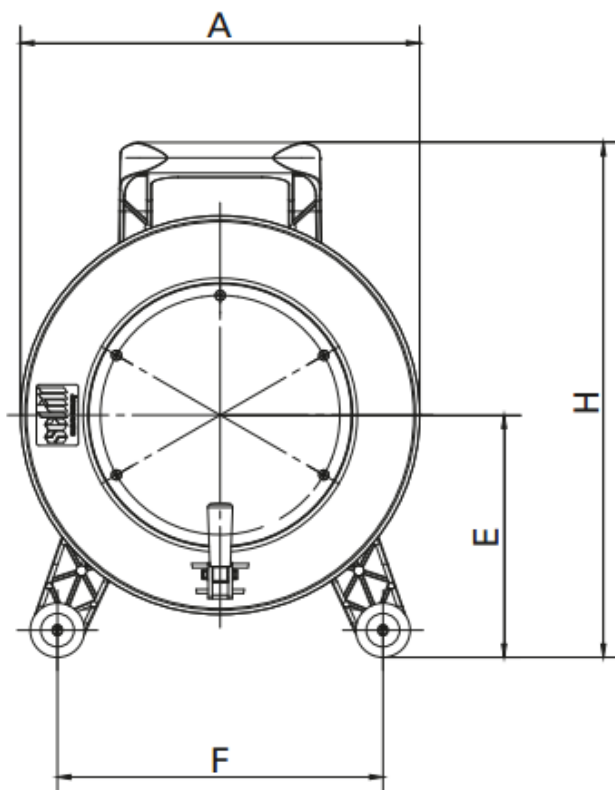

GT380 HAND WOUND CABLE REEL

Part number. 428523

Weight: 4.20kg

Min/Max Operating Temperature: -20°C to +100°C

Measures in mm / inch A: 380 / 14,96 B: 236 / 9,29 C: 182 / 7,17 F: 310 / 12,2 G: 231 / 9,09 H: 491 / 19,33 T: 291 / 11,46

Please note - this reel does not have sockets as standard and can be supplied with a metal or plastic stand.