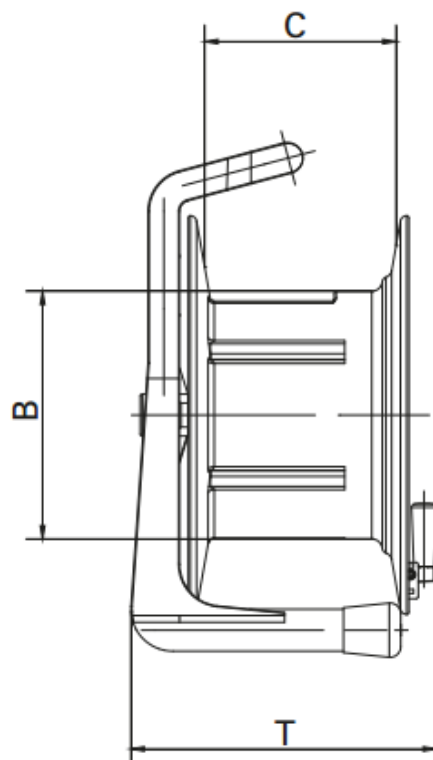

GT380 HAND WOUND CABLE REEL

Part number. 428523

Weight: 4.20kg

Min/Max Operating Temperature: -20°C to +100°C

Measures in mm / inch A: 380 / 14,96 B: 236 / 9,29 C: 182 / 7,17 F: 310 / 12,2 G: 231 / 9,09 H: 491 / 19,33 T: 291 / 11,46

Please note - this reel does not have sockets as standard and can be supplied with a metal or plastic stand.