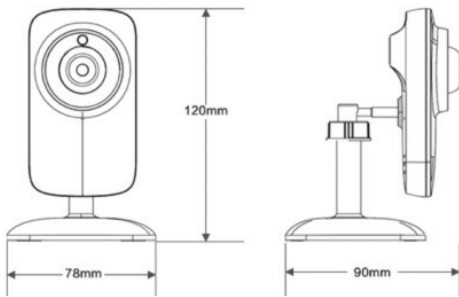

z10 720p HD WiFi Camera

Features

-  Vivid HD Image
-  IR Night Vision
-  Two Way Audio
-  Simple Setup: Access Point WiFi Pairing Mode

Specification

Video	Image Sensor	1/4" CMOS
	Resolution	1280x720
	Pixels	1.0MP
	Compression	H.264
	Frame Rate	25fps max
	Bit Rate	64Kbps~8Mbps
	Minimum Illumination	0.5 Lux
Lens	Lens Mount	M12
	Lens	3.6mm
	View Angle	71°
	Focus	Fixed
Function	Motion Detection	Video Motion Detection
	Exposure Control	Auto
	Gain Control	Auto
	White Balance	Auto
	Day & Night	Auto IR Cut Filter, Color to Black
	Video Adjust	Contrast, Brightness, Saturation, Sharpness
	Two Way Audio	
	Local Storage	Micro SD Card - 64G max
Interface	Audio Input	1x Built-in MIC
	Audio Output	1x Built-in Speaker
	Reset Button	Factory Defaults + Reboot
Network	Wireless	IEEE 802.11b/g/n
	Dual Stream	Dual H264 Streams/6 simultaneous users Resolutions: 1024x720, 512x288
	Protocol	HTTP,TCP/IP,ICMP,UDP,SMTP,DHCP,DNS
General	Infrared Lamp	10 LEDs
	IR distance (m)	10m
	Temperature	-20°C~55°C
	Humidity	10%~90%
	Power Supply	DC 5V
	Power	3.2W max
	Material	White PVC
Size (WxHxD)(mm)	78x120x90	
Weight (g)	130	
Installation	Wall/Ceil/Desk Mounting	