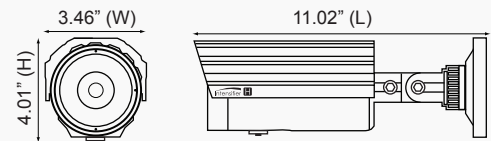

### Specifications

Image Sensor .....	1/3" Sony Super HAD™ CCD	White Balance .....	ATW / Outdoor / Indoor / Manual / AWC (1,700°K – 11,000°K)
Resolution .....	700 TV lines	Intensify .....	Auto / Off (selectable 2x – 512x)
Minimum Illumination .....	CDS off: 0.15 lux CDS on: 0.00002 lux	Motion Detection .....	On / Off (8 programmable zones)
Effective Pixels .....	976 (H) x 494 (V)	Privacy Masking .....	On / Off (12 programmable zones)
Total Pixels .....	1020 (H) x 508 (V)	Speco DNR .....	On / Off (level adjustable)
TV System .....	NTSC	Digital Zoom .....	On / Off (1x - 16x)
Scanning Frequency .....	15.734kHz (H) & 59.94Hz (V)	DIS .....	On / Off
Scanning System .....	2:1 interlace	Sharpness .....	On / Off (level adjustable)
Synchronization .....	Internal	Flip / Mirror .....	On / Off
S/N Ratio .....	More than 52dB	Power Consumption .....	12VDC, 400mA / 24VAC, 170mA
Video Output .....	CVBS: 1.0Vp-p / 75 ohms	Power Supply .....	12VDC / 24VAC dual voltage operation (power supply not included)
Electronic Shutter Speed .....	1/60 sec. – 1/120,000 sec.	Operating Temperature .....	-4° F – 140° F
OSD .....	Available	Dimensions .....	3.46" (W) x 4.01" (H) x 11.02" (L)
DWDR .....	On / Off (level adjustable)	Weight .....	3 lbs.
Backlight Compensation .....	BLC / HLC / Off		
Day/Night .....	Color / BW / Auto / Ext		
AGC .....	High / Low / Off		