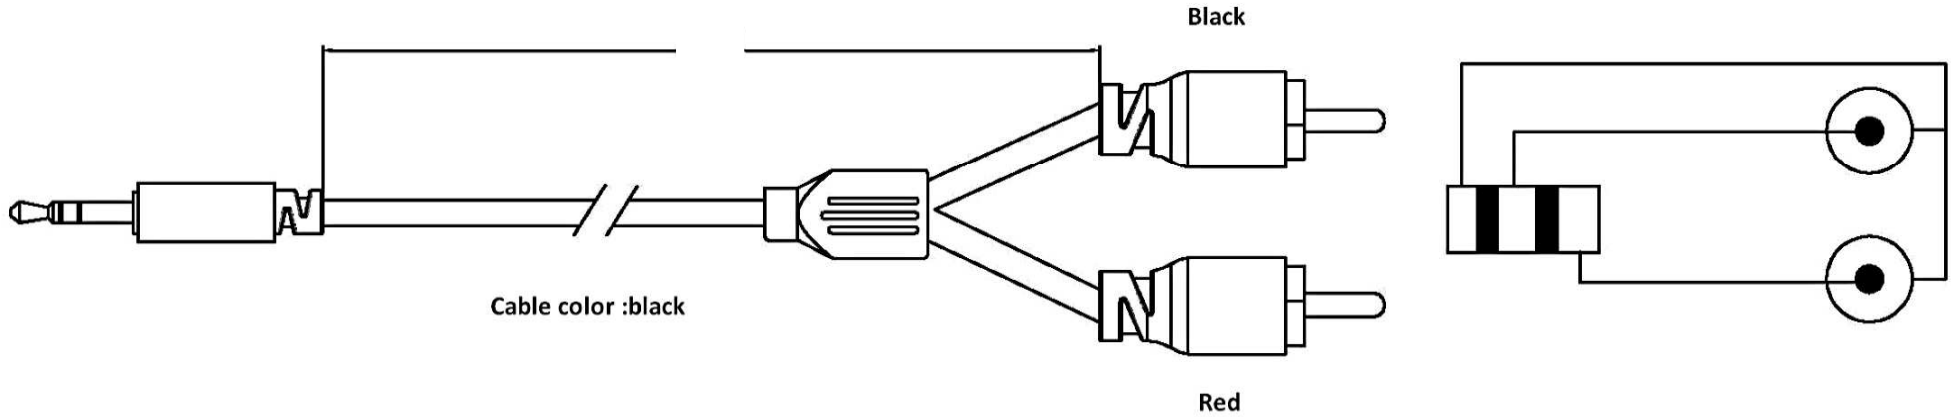

1 OF 1

(2) LINKS

(1) VIEW

7/0.1TS+0.55 HDPE*2C+FILLS+7/0.1TS
 OD: 3mm

Stellar Labs™

24-15614
 6' 3.5mm Stereo M to
 Dual RCA M Slim Cable
 MADE IN CHINA
www.mcmelectronics.com

6 40522 71326 4

9					
8					
7					
6					
5					
4					
3	20026	3.5公	1		
2					
1	5003	RCA公	2		
ITEM	PART NO	DESCRIPTION	QTY	WELD NO	REMARKS
(3) BILL OF MATERIALS					

(4) BUNDLE AND PACKING						NAME	
PCS BAG	ROLLED AND BULK PACKED	BULK PACKED AND UN-ROLLED	BLISTER PACK	DESCRIPTION		2RCA PLUG-3.5ST PLUG	
				ITEM NO.			
COILED DIMENSION		(L*W*H) cm		SHAPE		DRAWN BY	
PACKING		QTY	NW	GW	CF	CHECK	DATE
		PCS/CTN	KG	KG	CT	DWN NO.	2014.6.16