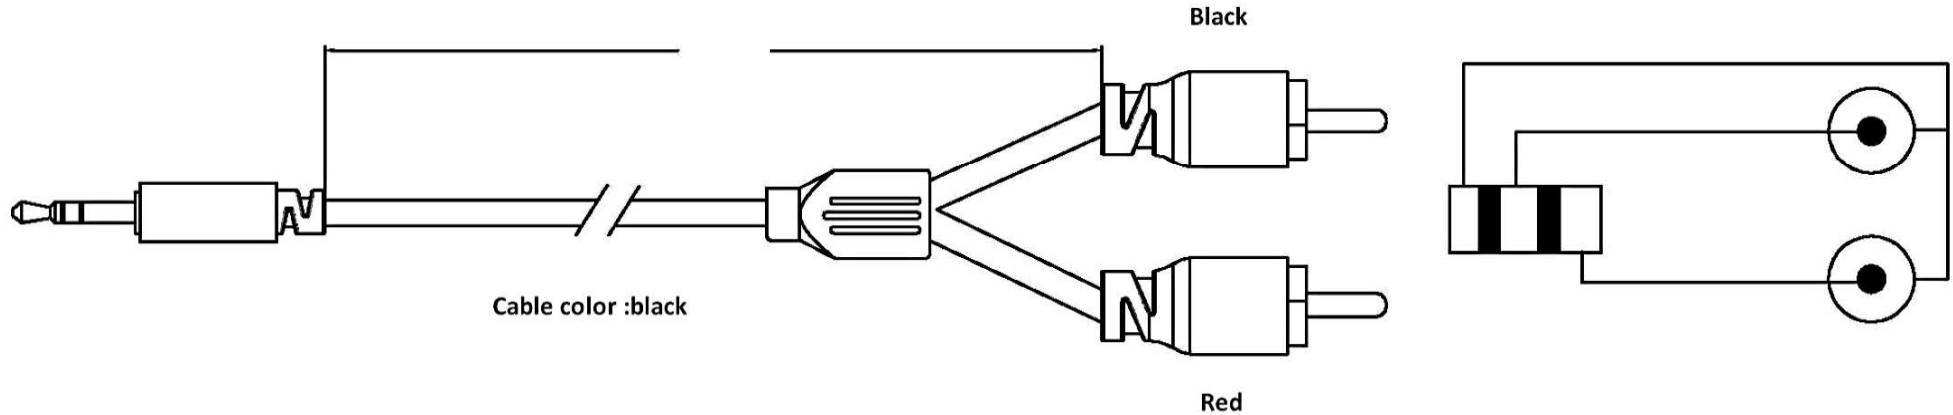

1 OF 1

(2) LINKS

(1) VIEW

7/0.1TS+0.55 HDPE*2C+FILLS+7/0.1TS
 OD: 3mm

24-15616
 12' 3.5mm Stereo M to
 Dual RCA M Slim Cable
 MADE IN CHINA
www.mcmelectronics.com

9					
8					
7					
6					
5					
4					
3	20026	3.5公	1		
2					
1	5003	RCA公	2		
ITEM	PART NO	DESCRIPTION	QTY	MOQ NO	REMARKS
(3) BILL OF MATERIALS					

(4) BUNDLE AND PACKING						NAME	
PCS BAG	ROLLED AND BULK PACKED	BULK PACKED AND UN-ROLLED	BLISTER PACK	DESCRIPTION		2RCA PLUG-3.5ST PLUG	
				ITEM NO.			
COILED DIMENSION		SHAPE		DRAWN BY		DATE	
		(L*W*H) cm					
PACKING		QTY	NW	GW	CF	CHECK	2014.6.16
		PCS/CTN	KG	KG	CT	DWN NO.	