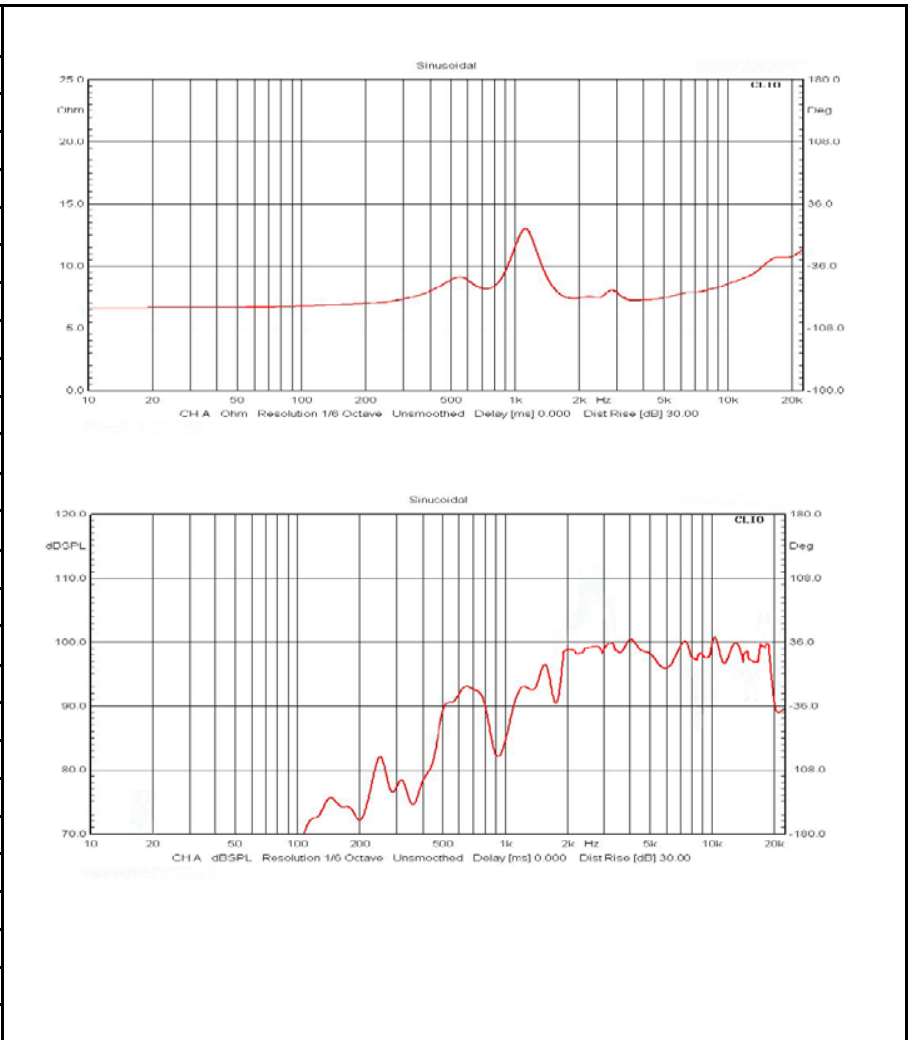

Model Number:	53-1070
1" Titanium Dome Tweeter	
Frequency Response: 1500Hz ~ 20KHz	
20oz Magnet Structure	
1" High Temperature Voice Coil	
SPL: 94dB (W/M)	
Power Capacity: 60W/120W RMS/Peak	

ALL DIMENSIONS IN MILLIMETERS