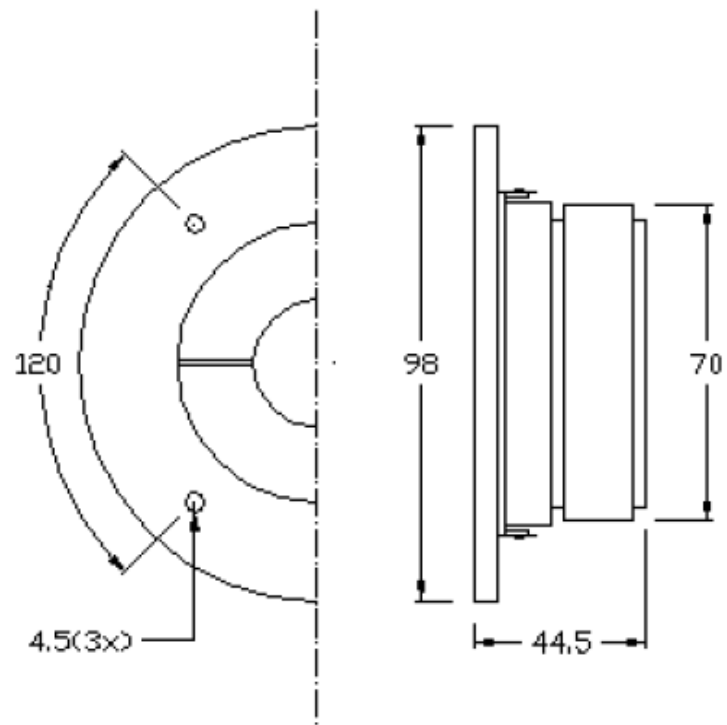

Model Number:	53-1070
1" Titanium Dome Tweeter	
Frequency Response: 1500Hz ~ 20KHz	
20oz Magnet Structure	
1" High Temperature Voice Coil	
SPL: 94dB (W/M)	
Power Capacity: 60W/120W RMS/Peak	

ALL DIMENSIONS IN MILLIMETERS