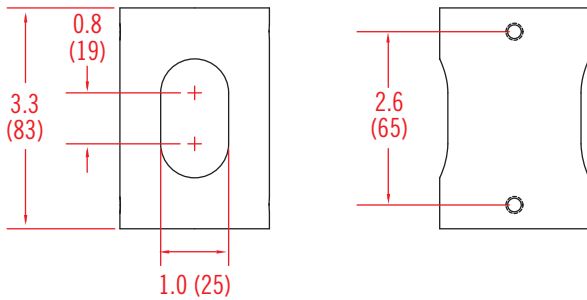

PFC-A product information sheet

Product Description

The PFC-A is a female pipe coupler ideal for joining male to male pipe.

Product Specifications/ Benefits

- For use with PM Series extension pipes
- Fits standard 1.5" NPT pipe
- Integrated cable management hides wires
- Available in Black

inches (mm)

	Stock Code	Packaging UPC	MC UPC
Americas	1003119-1	728901018138	728901711442
International	NA	NA	NA

	Dimensions WxDxH inches (mm)	Wt lbs (kg)
Product Box	4.2 x 2.1 x 2.1 (106x53x53)	.6 (.3)
Master Carton	6.9 x 4.8 x 4.4 (175x121x111)	3.8 (1.7)