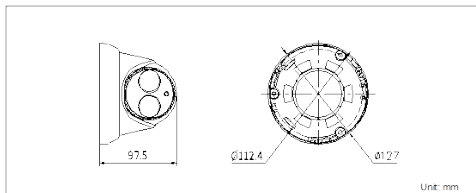

82-20300

EXIR Turret Network Camera

EXIR

Key features

- 3MP high resolution
- HD real-time video
- 3D DNR & DWDR & BLC
- EXIR illuminator (up to 30m)
- IP66
- PoE

Dimensions

Accessories

Wall mount

82-20300	
Camera	
Image sensor	1/3" progressive scan CMOS
Min. illumination	0.07 lux @F1.2, AGC ON, 0 lux with IR
Shutter time	1/25s ~ 1/100,000s
Lens	4mm@ F2.0
	2048 × 1536: Angle of view: 70°(4mm)
	1920 × 1080: Angle of view: 79°(4mm)
Lens mount	M12
Angle adjustment	Horizontal: 0° ~ 360°, vertical: 0° ~ 75°, rotation: 0° ~ 360°
Day & night	IR cut filter with auto switch
Digital noise reduction	3D DNR
Wide dynamic range	Digital WDR
Backlight compensation	Yes, zone configurable
Compression Standard	
Video compression	H.264 / MJPEG
H.264 codec profile	Main profile
Bit rate	32 Kbps ~ 16 Mbps
Dual stream	Yes
Image	
Max. Image Resolution	2048 × 1536
Frame rate	50Hz: 20fps (2048 x 1536), 25fps (1920 x 1080), 25fps (1280 x 720) 60Hz: 20fps (2048 x 1536), 30fps (1920 x 1080), 30fps (1280 x 720)
Image settings	Rotate mode, Saturation, brightness, contrast, sharpness adjustable through client software or web browser
ROI	Yes, up to 4 configurable areas
Network	
Network storage	NAS
Alarm trigger	Motion detection, tampering alarm
Protocols	TCP/IP, ICMP, HTTP, HTTPS, FTP, DHCP, DNS, DDNS, RTP, RTSP, RTCP, PPPoE, NTP, UPnP, SMTP, SNMP, IGMP, 802.1X, QoS, IPv6, Bonjour
System compatibility	ONVIF, PSIA, CGI, ISAPI
General functionalities	User authentication, watermark
Interface	
Communication interface	1 RJ45 10 M / 100 M Ethernet interface
General	
Operating conditions	-30 °C ~ 60 °C (-22°F ~ 140 °F) humidity 95% or less (non-condensing)
Power supply	12 VDC ± 10% , PoE (802.3af)
Power consumption	Max. 5.5W (7.5W with ICR on)
Weather proof rating	IP66
EXIR range	Approx. 20 to 30 meters
Dimension	Φ127×97.5 (5.0" × 3.8")
Weight	670g (1.5 lbs)