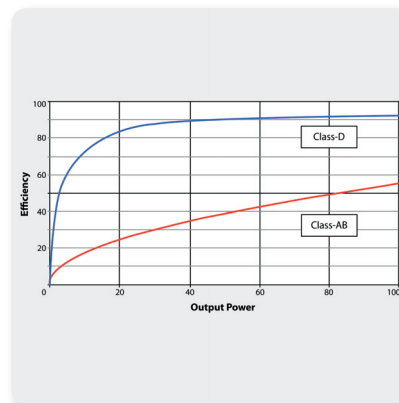

Class-D - Massive Power, Perfect Sound

Thanks to our revolutionary Class-D amplifier technology, we are able to provide you with enormous power and incredible sonic performance in an easy-to-use, ultra-portable and lightweight package. Class-D amplification makes all the difference, offering the ultimate in energy efficiency and eliminating the need for heavy power supplies and massive heat sinks. This amazing technology makes it possible to design and build extremely-powerful products that are significantly lighter in weight than their traditional counterparts, while using less energy and protecting the environment.