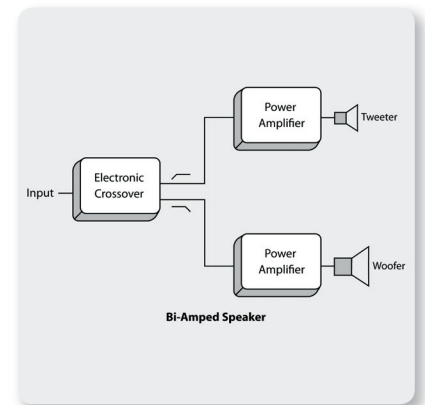

Portable Speakers

EUROLIVE B115W

Active 2-Way 15" PA Speaker System with Bluetooth* Wireless Technology, Wireless Microphone Option and Integrated Mixer

Bi-Amplification - The Path to Absolute Signal Integrity

With its 1,000 ultra-clean Watts of digital output delivered through separately-powered drivers, courtesy of true bi-amping (2 amplifiers per speaker system), the B115W delivers high-resolution sound that really brings out the best in your music. While some of our competitors apply simple passive crossovers, which inaccurately separates the frequency spectrum and degrade driver performance, **BEHRINGER** has gone the extra mile – driving each woofer and tweeter with a separate amplifier for absolute signal integrity.