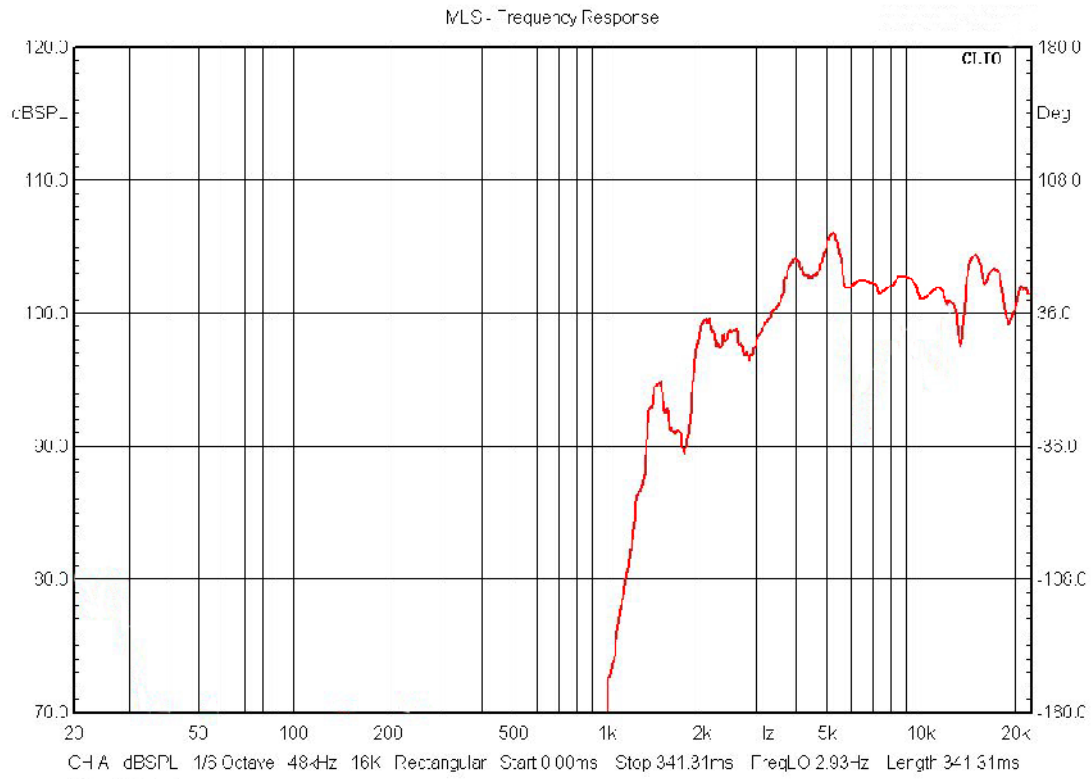

Response Curve

53-812

*** 4" DIAMETER TREADED PIEZO TWEETER**