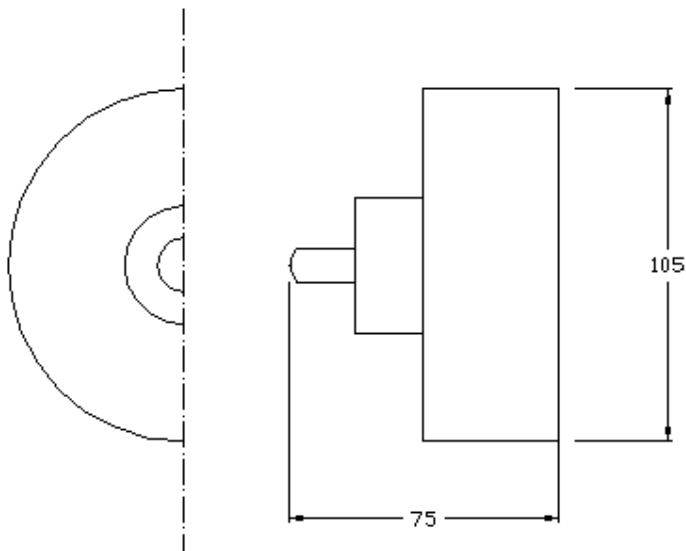

Response Curve

53-812

*** 4" DIAMETER TREADED PIEZO TWEETER**