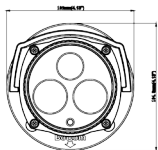

82-20305

3MP EXIR Bullet Network Camera

EXIR

Key features

- 3.0 megapixel (2048 x 1536) resolution
- Full HD1080p real-time video
- DWDR & 3D DNR & BLC
- EXIR illuminators: up to 50m
- IP66
- PoE

Dimensions

Unit: mm

82-20305	
Camera	
Image sensor	1/3" progressive scan CMOS
Min. illumination	0.19lux@F2.0, AGC on 0 lux with IR
Shutter time	1/25s (1/30s) ~ 1/100,000s
Lens	4mm@ F2.0 angle of view: 75.8
Lens mount	M12
Day & night	ICR
Digital noise reduction	3D DNR
Wide dynamic range	Digital WDR
Backlight compensation	Yes, zone configurable
Compression standard	
Video compression	H.264 / MJPEG
H.264 compression profile	Main profile
Bit rate	32 Kbps ~ 16 Mbps
Dual stream	Yes
Image	
Max. image resolution	2048 x 1536
Frame rate	60Hz: 15fps (2048 x 1536), 30fps (1920 x 1080), 30fps (1280 x 720)
Image settings	Saturation, brightness, contrast adjustable through client software or web browser
Network	
Network storage	NAS
Alarm trigger	Motion detection, tampering alarm
Protocols	TCP/IP, HTTP, DHCP, DNS, DDNS, RTP, RTSP, PPPoE, SMTP, NTP, SNMP, HTTPS, FTP, 802.1X, Qos
System compatibility	ONVIF, PSIA, CGI
General functionalities	User authentication, watermark
Interface	
Communication interface	1 RJ45 10M / 100M ethernet port
General	
Operating conditions	-30°C ~ 60°C (-22°F ~ 140°F) humidity 95% or less (non-condensing)
Power supply	12 VDC ± 10%, PoE (802.3af)
Power consumption	Max. 7W (9W with ICR on)
Ingress protection	IP66
EXIR range	up to 50m
Dimensions	100.5 x 88.1 x 157.3 mm
Weight	700g (1.5 lbs)