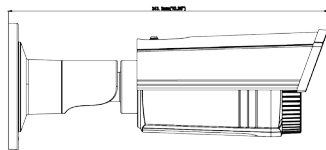

82-20305

3MP EXIR Bullet Network Camera

EXIR

Key features

- 3.0 megapixel (2048 x 1536) resolution
- Full HD1080p real-time video
- DWDR & 3D DNR & BLC
- EXIR illuminators: up to 50m
- IP66
- PoE

Dimensions

Unit: mm

82-20305	
Camera	
Image sensor	1/3" progressive scan CMOS
Min. illumination	0.19lux@F2.0, AGC on 0 lux with IR
Shutter time	1/25s (1/30s) ~ 1/100,000s
Lens	4mm@ F2.0 angle of view: 75.8
Lens mount	M12
Day & night	ICR
Digital noise reduction	3D DNR
Wide dynamic range	Digital WDR
Backlight compensation	Yes, zone configurable
Compression standard	
Video compression	H.264 / MJPEG
H.264 compression profile	Main profile
Bit rate	32 Kbps ~ 16 Mbps
Dual stream	Yes
Image	
Max. image resolution	2048 x 1536
Frame rate	60Hz: 15fps (2048 x 1536), 30fps (1920 x 1080), 30fps (1280 x 720)
Image settings	Saturation, brightness, contrast adjustable through client software or web browser
Network	
Network storage	NAS
Alarm trigger	Motion detection, tampering alarm
Protocols	TCP/IP, HTTP, DHCP, DNS, DDNS, RTP, RTSP, PPPoE, SMTP, NTP, SNMP, HTTPS, FTP, 802.1X, Qos
System compatibility	ONVIF, PSIA, CGI
General functionalities	User authentication, watermark
Interface	
Communication interface	1 RJ45 10M / 100M ethernet port
General	
Operating conditions	-30°C ~ 60°C (-22°F ~ 140°F) humidity 95% or less (non-condensing)
Power supply	12 VDC ± 10%, PoE (802.3af)
Power consumption	Max. 7W (9W with ICR on)
Ingress protection	IP66
EXIR range	up to 50m
Dimensions	100.5 x 88.1 x 157.3 mm
Weight	700g (1.5 lbs)