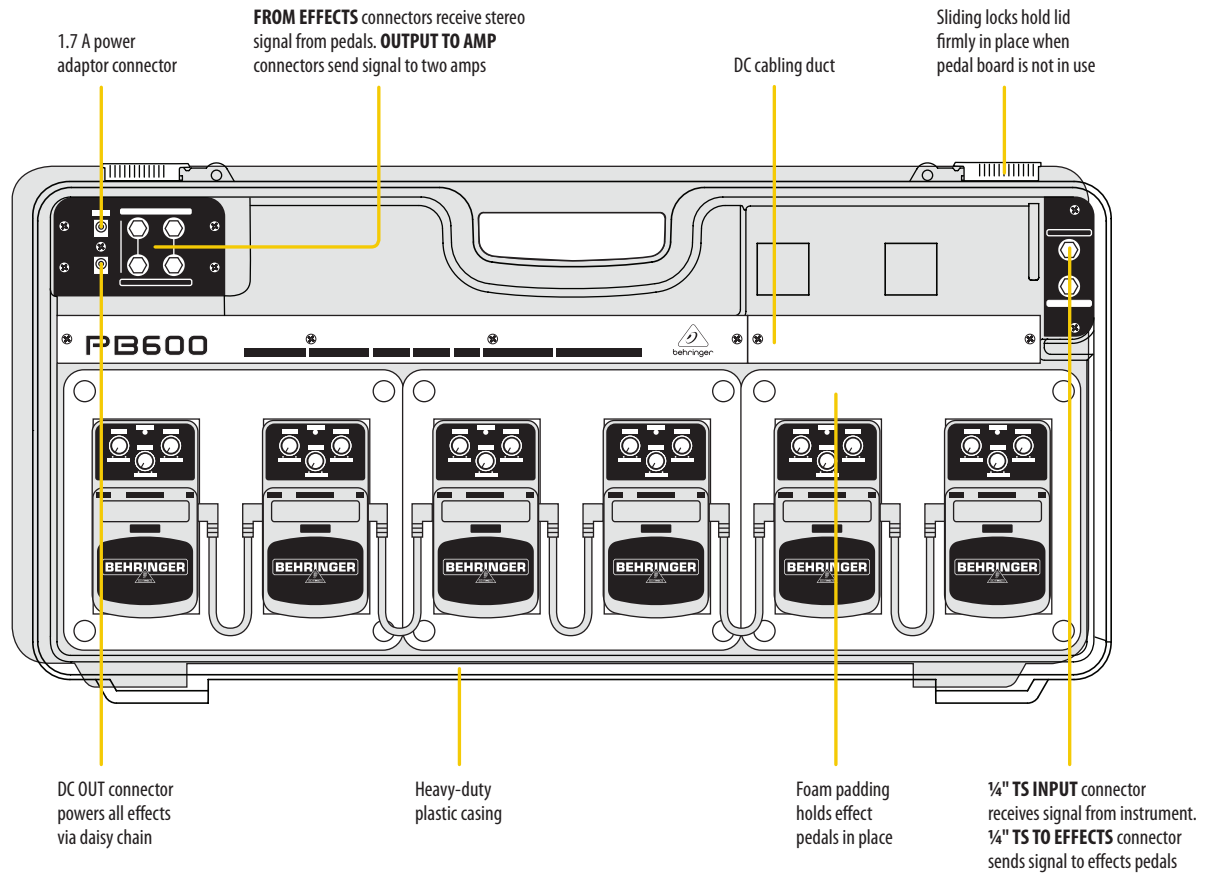

PEDAL BOARD PB600

Specifications

Power Supply

Mains voltage	9 V, 1.7 A switching adaptor (included)
Connectors	¼" TS, unbalanced
USA/Canada	120 V~, 60 Hz GPE182-090170-1 (HSB-UL)
Europe/Australia	230 V~, 50 Hz GPE182-090170-2 (HSB-EU)
U.K.	GPE182-090170-3 (HSB-UK)
Korea	220 V~, 60 Hz GPE182-090170-4 (HSB-SAA)
China	220 V~, 50 Hz GPE182-090170-5 (HSB-CCC)

Japan 100 V~, 50/60 Hz
GPE182-090170-6 (HSB-JP)

Power connector 2 mm DC jack, center negative
(with daisy-chain cable included)

Power consumption 2 mA

PB1000

Physical

Dimensions (HxWxD)	504 x 663 x 115 mm 19.84x 26.10 x 4.52"
Weight	approx. 12.34 lbs / 5.6 kg including PSU & daisy chain

PB600

Physical

Dimensions (HxWxD)	12.95 x 26.12 x 4.44" 329 x 663.6 x 113 mm
Weight	approx. 8.37 lbs / 3.8 kg including PSU & daisy chain

For service, support or more information contact the BEHRINGER location nearest you:

Europe
MUSIC Group Services UK
Tel: +44 156 273 2290
Email: CARE@music-group.com

USA/Canada
MUSIC Group Services NV Inc.
Tel: +1 702 800 8290
Email: CARE@music-group.com

Japan
MUSIC Group Services JP K.K.
Tel.: +81 3 6231 0454
Email: CARE@music-group.com