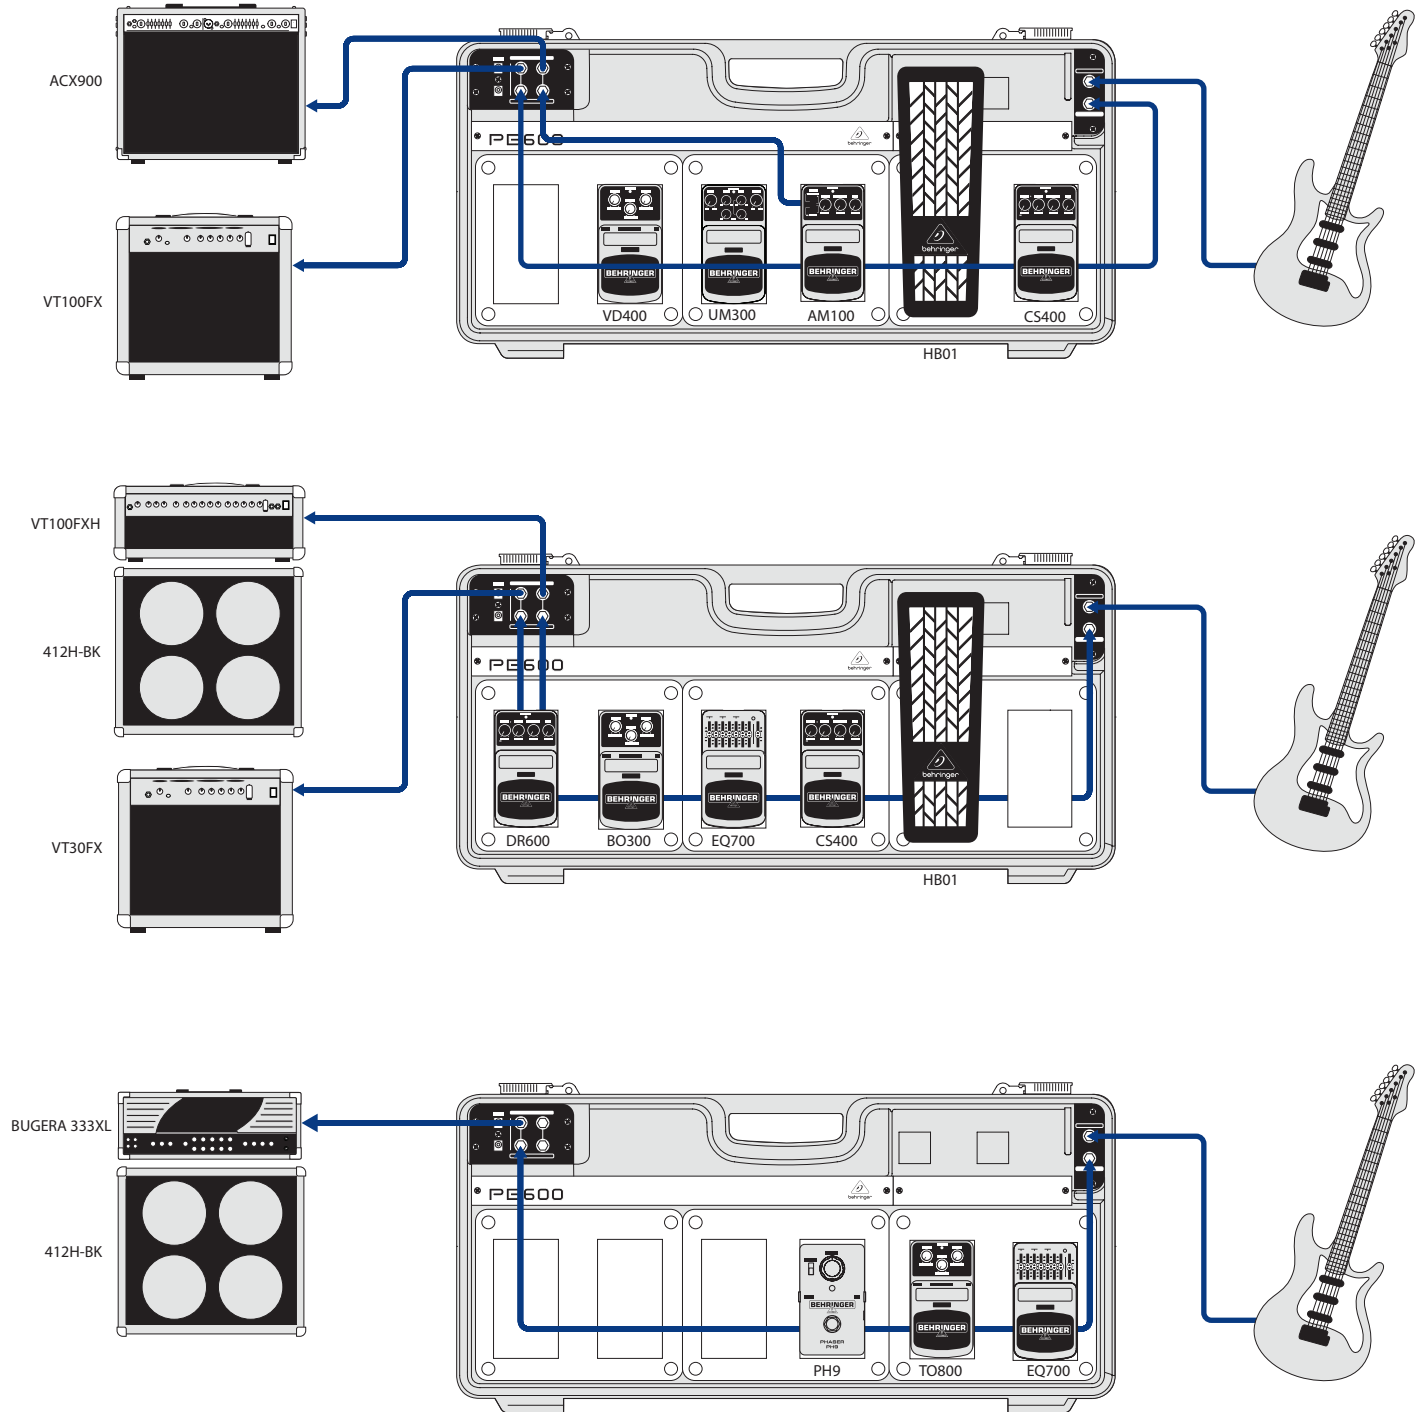

PEDAL BOARD PB600

Hookup Diagram