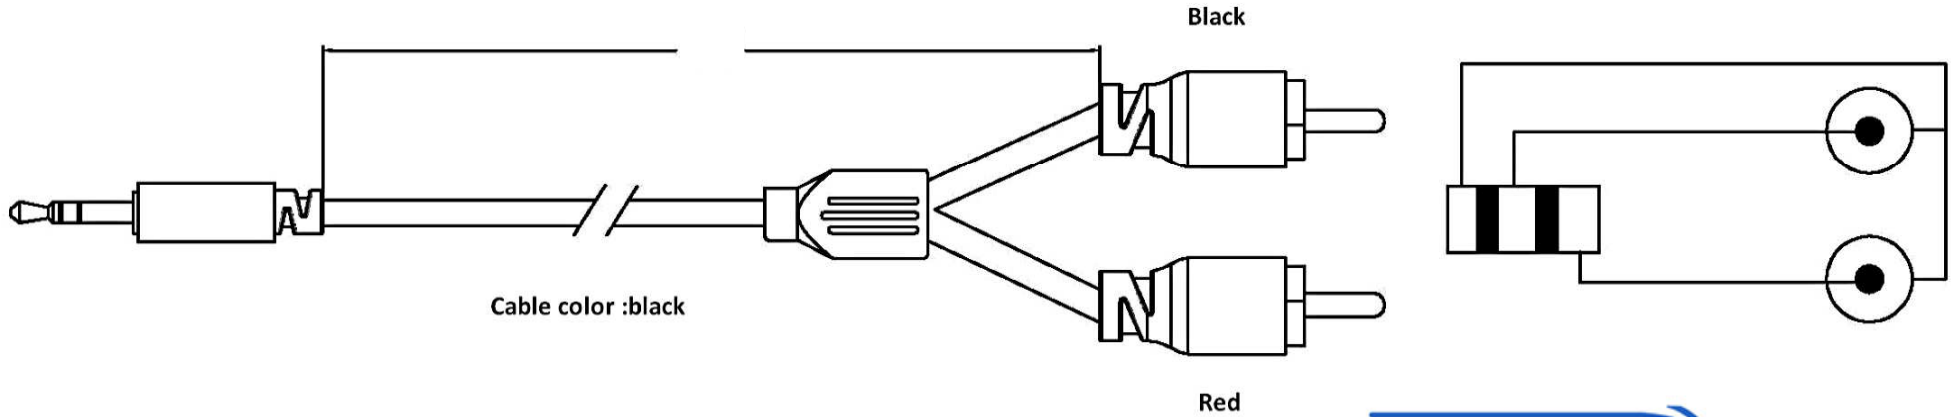

1 OF 1

(2) LINKS

(1) VIEW

7/0.1TS+0.55 HDPE*2C+FILLS+7/0.1TS
 OD: 3mm

Stellar Labs™

24-15610
 1.5' 3.5mm Stereo M to
 Dual RCA M Slim Cable
 MADE IN CHINA
www.mcmelectronics.com

9					
8					
7					
6					
5					
4					
3	20026	3.5公	1		
2					
1	5003	RCA公	2		
ITEM	PART NO	DESCRIPTION	QTY	MOQ NO	REMARKS
(3) BILL OF MATERIALS					

(4) BUNDLE AND PACKING						NAME	
PCS BAG	ROLLED AND BULK PACKED	BULK PACKED AND UN-ROLLED	BLISTER PACK	DESCRIPTION		2RCA PLUG-3.5ST PLUG	
				ITEM NO.			
COILED DIMENSION		SHAPE		DRAWN BY		DATE	
		(L*W*H) cm					
PACKING		QTY	NW	GW	CF	CHECK	2014.6.16
		PCS/CTN	KG	KG	CT	DWN NO.	