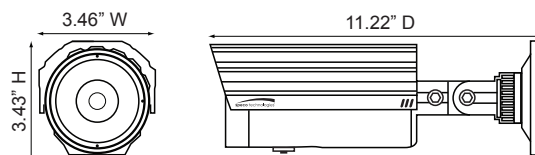

Features

- 650 lines of color resolution
- Amplify existing light with no distance limitations
- No problems caused by objects that reflect or absorb IR light sources
- Automatic thermostatic sensor
- Minimum illumination 0.00002 lux (Intensifier3™ @ 512x)
- Dual voltage 12VDC & 24VAC operation
- Full OSD operation
- -40° with Glacier™ heaters
- External controls for zoom & focus
- Weather resistant operation
- EZ mount system simplifies installation
- 5 year warranty