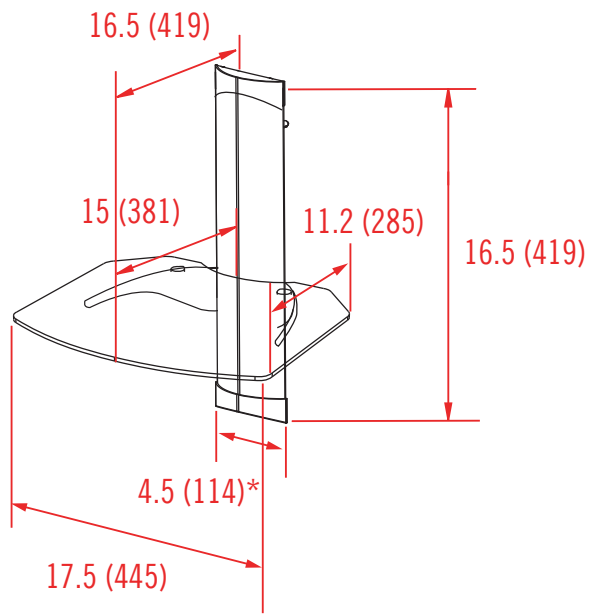

SPECIFICATIONS

- 6mm tempered glass shelf
- 30 lbs (13.6 kg) maximum shelf capacity
- Available in Black with black glass and Platinum with clear glass
- 17.5" w x 16.5" h x 16.5" d

The Tria Series

Tria

Tria 2

SPECIFICATIONS

- 6mm tempered glass shelf
- 30 lbs (13.6 kg) maximum shelf capacity
- Available in Black with black glass and Platinum with clear glass
- 17.5" w x 16.5" h x 16.5" d

	Color	Stock Code	Packaging UPC	MC UPC
Americas	BLK	1004315-1	728901022708	728901716157
International	BLK	1004315INT-1	728901022692	728901716140
Americas	PLAT	1004171-1	728901022470	728901715921
International	PLAT	1004171INT-1	728901022890	728901716348

	Dimensions WxDxH inches (mm)	Wt lbs (kg)
Product Box	18.9 x 16.9 x 3.9 (479x429x98)	10.8 (4.9)
Master Carton	20.2 x 17.4 x 9.1 (514x441x232)	23.8 (10.8)

Box Contents	Qty
Wall plate	1
Shelf bracket	1
Glass shelf	1
Cable cover	1
End cap	2
Complete hardware kit	1
Instruction manual	1

Tria 1

Shelves are adjustable at 1" (25mm) increments

* 4.2 inches (107mm) without end-cap

inches (mm)