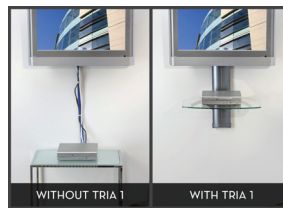

Product Information Sheet

Tria 1

OmniMount, an innovator of A/V mounts and furniture for more than a quarter century, is the choice of professional installers and the brand most recommended by flat panel manufacturers. The Tria Series wall shelf systems offer hassle-free shelving and cable management solutions suitable for any environment and can be used with or without a flat panel. User-friendly features like adjustable shelves and paintable, trimable covers make them customizable for any application. Tria 1 is a 1-shelf do-it-yourself solution that allows you to neatly organize components right under your flat panel without the need to run the connections through your wall.

Easily snap covers onto spine to route and hide wires

BENEFITS

- Fully adjustable shelf at 1" increments
- Integrated cable management hides wires
- Paintable and trimable cover
- Easy to install
- Can be used with or without flat panel
- Compatible with Tria 2

Tria 1

Black with black glass

BENEFITS

- Fully adjustable shelf at 1" increments
- Integrated cable management hides wires
- Paintable and trimable cover
- Easy to install
- Can be used with or without flat panel
- Compatible with Tria 2

OmniMount, an innovator of A/V mounts and furniture for more than a quarter century, is the choice of professional installers and the brand most recommended by flat panel manufacturers. The Tria Series wall shelf systems offer hassle-free shelving and cable management solutions suitable for any environment and can be used with or without a flat panel. User-friendly features like adjustable shelves and paintable, trimable covers make them customizable for any application. Tria 1 is a 1-shelf do-it-yourself solution that allows you to neatly organize components right under your flat panel without the need to run the connections through your wall.