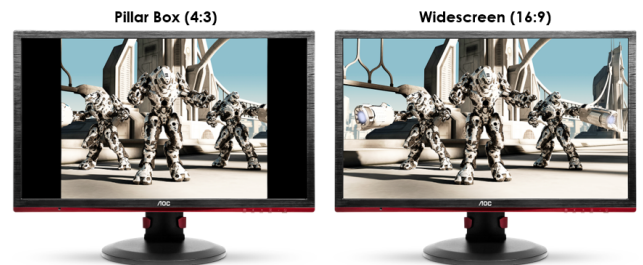

7 Different Display Modes

G2460PQU allows you to switch between seven different screen sizes: 17" Pillar Box (5:4), 19" Pillar Box (5:4), 19" Widescreen (16:10), 21.5" Widescreen (16:9), 22" Widescreen (16:10), 23" Widescreen (16:9) and 24" Widescreen (16:9). With this display, you can get the best possible view for any application or game.