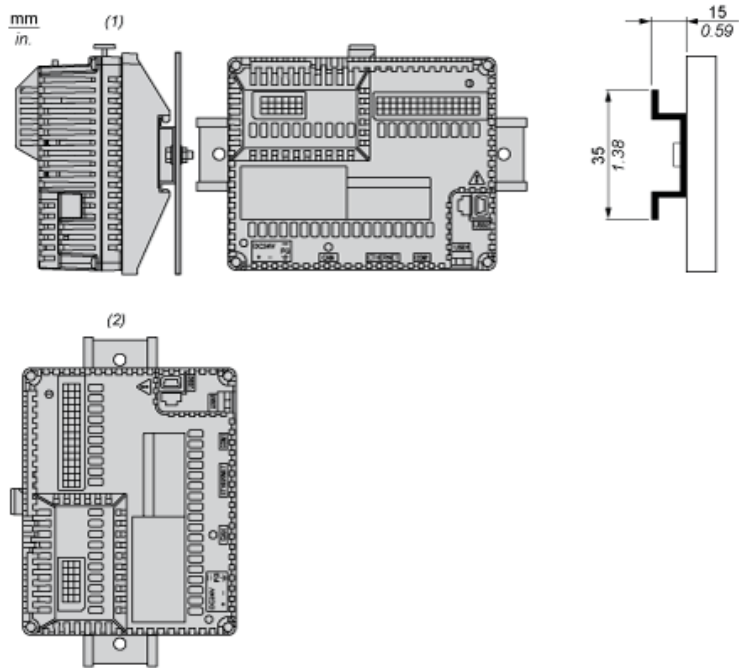

Main

Range of product	Magelis SCU
Product or component type	Remote control cable

Complementary

Cable length	5 m
--------------	-----

Offer Sustainability

Sustainable offer status	Not Green Premium product
RoHS (date code: YYWW)	Compliant - since 1535 - Schneider Electric declaration of conformity Schneider Electric declaration of conformity

Dimensions

- (1) Rear module
- (2) Rear module remote cable
- (3) Panel remote cable

Recommended Mounting position

- (1) Horizontal mounting
- (2) Vertical mounting

No Recommended Mounting Position

Clearance