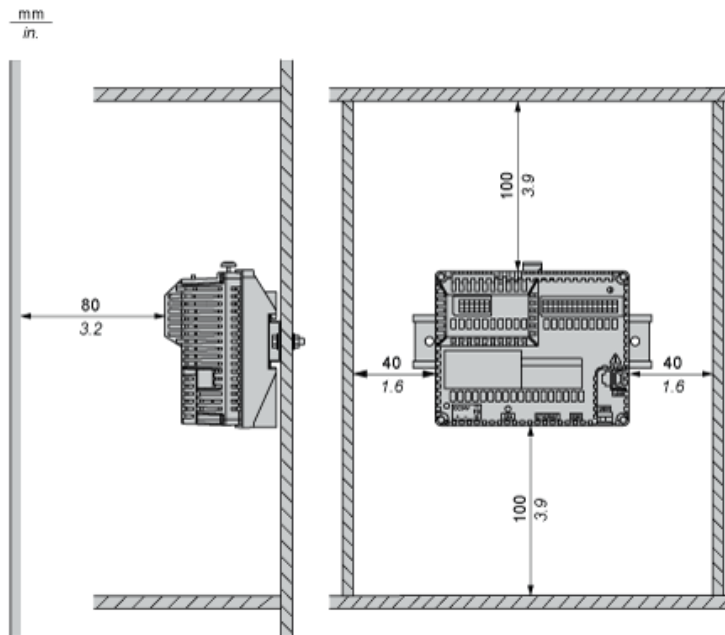

Main

Range of product	Magelis SCU
Product or component type	Remote control cable

Complementary

Cable length	5 m
--------------	-----

Offer Sustainability

Sustainable offer status	Not Green Premium product
RoHS (date code: YYWW)	Compliant - since 1535 - Schneider Electric declaration of conformity Schneider Electric declaration of conformity

Dimensions

- (1) Rear module
- (2) Rear module remote cable
- (3) Panel remote cable

Recommended Mounting position

- (1) Horizontal mounting
- (2) Vertical mounting

No Recommended Mounting Position

Clearance