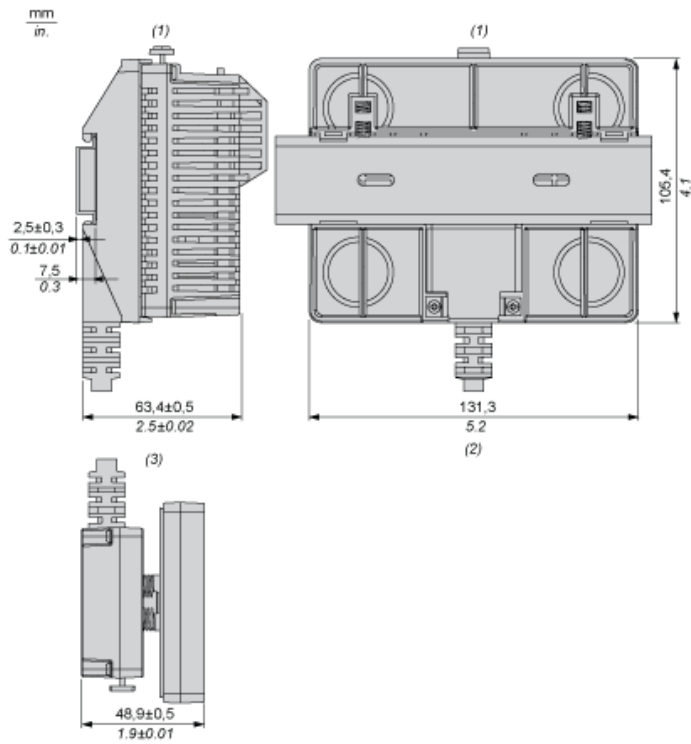

Main

Range of product	Magelis SCU
Product or component type	Remote control cable

Complementary

Cable length	5 m
--------------	-----

Offer Sustainability

Sustainable offer status	Not Green Premium product
RoHS (date code: YYWW)	Compliant - since 1535 - Schneider Electric declaration of conformity Schneider Electric declaration of conformity

Dimensions

- (1) Rear module
- (2) Rear module remote cable
- (3) Panel remote cable

Recommended Mounting position

- (1) Horizontal mounting
- (2) Vertical mounting

No Recommended Mounting Position

Clearance