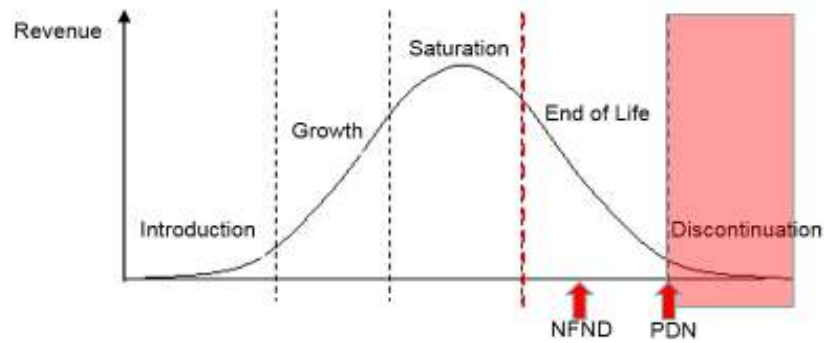

Light is OSRAM

Product Discontinuation (acc. JEDEC J-STD-048)
OS-PD-2017-044

7/17/2017

Last order:	10/15/2017
Last delivery:	1/15/2018
Reason:	SSL ordering codes clean up

Please direct your feedback to your local Sales office.