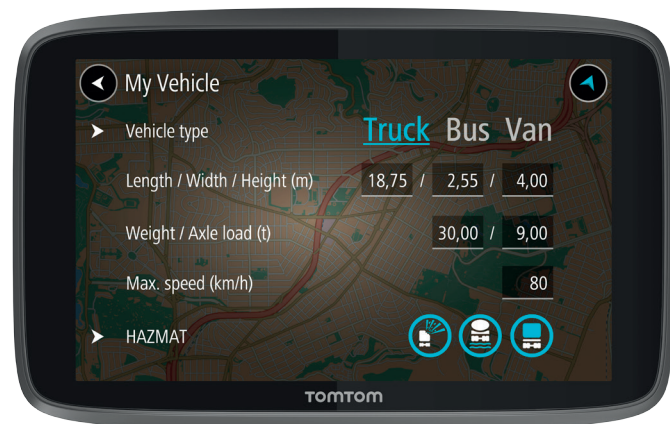

# PLAN, DRIVE AND DELIVER. EFFICIENTLY.

Imagine a route that's tailored to your truck, bus or van. The TomTom GO PROFESSIONAL has Lifetime Map updates over Wi-Fi®, it guides you to carefully selected truck and bus POIs like fuel stations or parking. Plus it's compatible with Siri and Google Now™.

## MY DRIVE ROUTE PLANNING

Save on driving time by conveniently planning a route anytime and anywhere with TomTom MyDrive. Customise journeys with preferred roads or stops, and sync the route to your truck sat nav. When you get in your truck, you're ready to go.

## DRIVE ON ROADS THAT FIT YOUR LARGE VEHICLE

Get customised routes for your truck, bus or van's dimensions, weight, cargo and max speed for safer, efficient and peaceful journeys. Customised routing takes the guesswork out of driving, giving you a realistic arrival time.