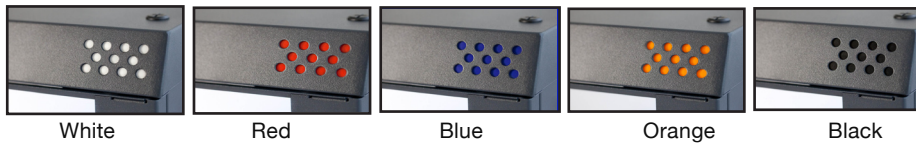

## CamRack-SX

7U Wall mounted cabinets, designed for SOHO (Small Office, Home Office) installations  
**Assembled in 3 minutes!**

- Delivered flat packed for ease of access to all installations. Also reduces associated logistic costs and offers greater protection during transit.
- Fast and efficient assembly without tools.
- 2x mounting profiles. Variable depth, in 20mm increments. Numbered "U's" optional.
- Fast fixings 1/4 turn locks.
- Front door. Tempered, smoked safety glass.
- No rear panel or door.
- Cable entry options for the top panels.
- Cantilever tray supplied.
- Template for wall mounting included.
- Distributed recommended load capacity: 40 Kg

- Finishes: RAL 7016, Dark grey, anthracite (See below for corner options)

RED	BLUE	ORANGE	WHITE	BLACK	U	WIDTH	DEPTH	HEIGHT
CSX073211	CSX073212	CSX073213	CSX073214	CSX073215	7U	377mm	315mm	420mm

- **Standard corner colours:**

White Red Blue Orange Black

- **Other corner colours available upon request:**

Yellow Green Purple Lilac Grey

UNIVERSAL ENCLOSURES

HAND HELD CASES

HEAVY DUTY ENCLOSURES

DIN RAIL BOXES

INTERFACE SUPPORTS