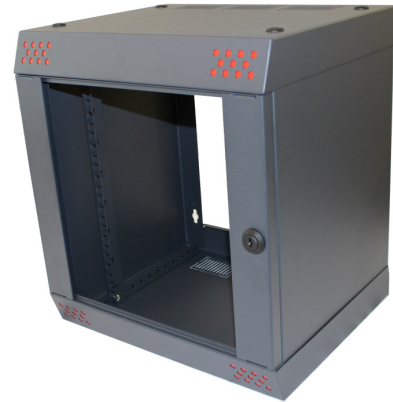

# 19" CABINETS

## CamRack-SX

7U Wall mounted cabinets, designed for SOHO (Small Office, Home Office) installations  
**Assembled in 3 minutes!**

- Delivered flat packed for ease of access to all installations. Also reduces associated logistic costs and offers greater protection during transit.
- Fast and efficient assembly without tools.
- 2x mounting profiles. Variable depth, in 20mm increments. Numbered "U's" optional.
- Fast fixings 1/4 turn locks.
- Front door. Tempered, smoked safety glass.
- No rear panel or door.
- Cable entry options for the top panels.
- Cantilever tray supplied.
- Template for wall mounting included.
- Distributed recommended load capacity: 40 Kg

- Finishes: RAL 7016, Dark grey, anthracite (See below for corner options)

RED	BLUE	ORANGE	WHITE	BLACK	U	WIDTH	DEPTH	HEIGHT
CSX073211	CSX073212	CSX073213	CSX073214	CSX073215	7U	377mm	315mm	420mm

- **Standard corner colours:**