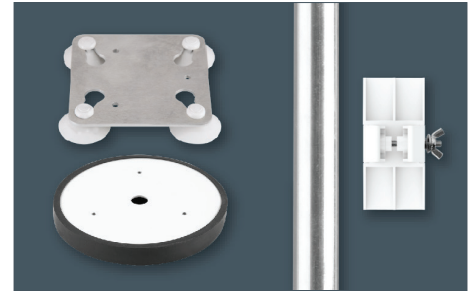

#### Variable Signal Booster

1 output and adjustable gain control from 0-18dB allows the user to maximise signal in both high and low signal strength areas.

#### Cable Entry Options

Cable can be routed into the roof directly underneath the aerial or pass along the roof for a flexible entry point.

#### Mounting Options

The Omnimax Pro can be mounted almost anywhere using our range of permanent, semi-permanent and temporary mounts to suit your application (Pole Mount, Magnetic Mount, Suction Mount purchased separately).