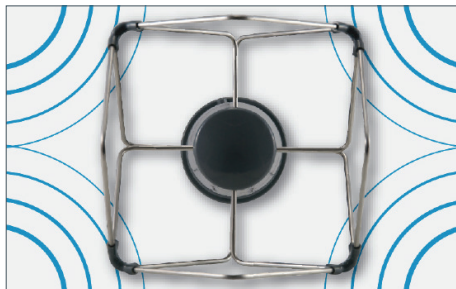

### Product Summary

The Omnimax Pro is an omni-directional TV aerial designed for HGV's, trucks and mobile vehicles. With a refreshed look, the original Omnimax has been updated to give even better performance for digital TV reception. Europe's best selling omni-directional aerial just got better.

#### Omni-directional

By receiving signals through 360 degrees, the Omnimax Pro requires no manual directional alignment. Simply re-scan and watch TV.