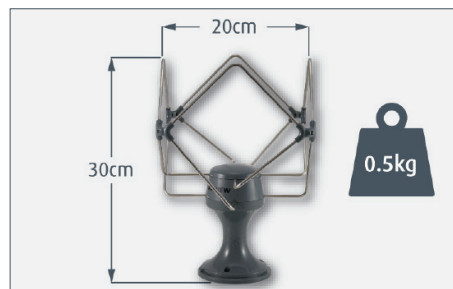

### Product Summary

The Omnimax Pro is an omni-directional TV aerial designed for HGV's, trucks and mobile vehicles. With a refreshed look, the original Omnimax has been updated to give even better performance for digital TV reception. Europe's best selling omni-directional aerial just got better.

#### Omni-directional

By receiving signals through 360 degrees, the Omnimax Pro requires no manual directional alignment. Simply re-scan and watch TV.