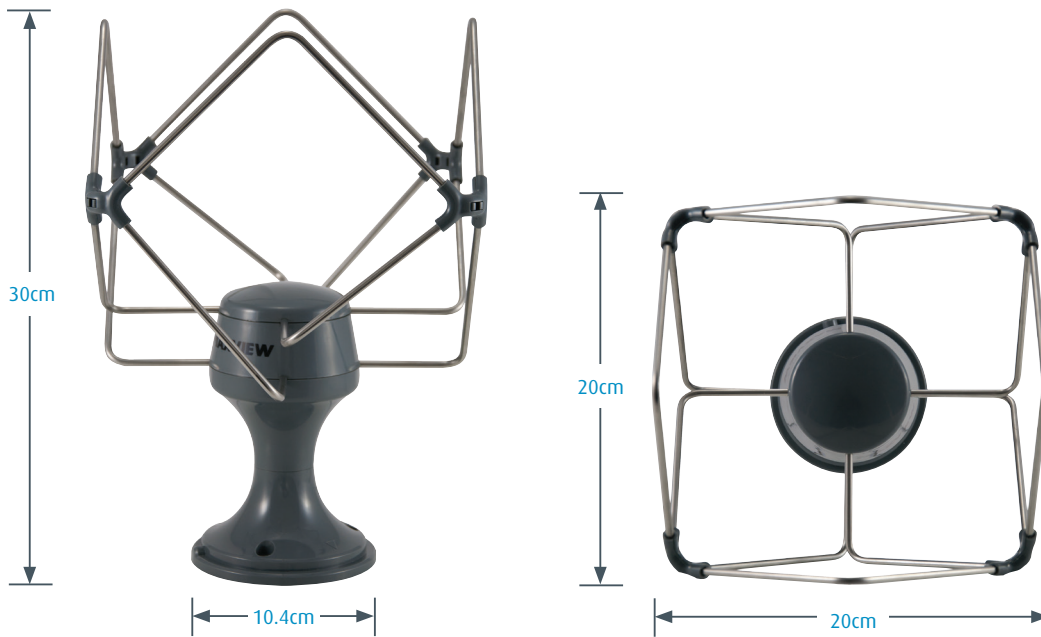

Product Dimensions