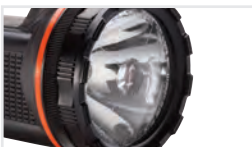

# HIVIS RUBBER WEATHERPROOF LANTERN

BEAMASTER  
Lens®

10  
HOURS  
RUNTIME

250  
METRE  
BEAM RANGE

300  
LUMENS  
OUTPUT

IP54  
DUST & WATER  
RESISTANCE

EASY PUSH BUTTON  
MICRO SWITCH

REAR CHARGING POINT

OPTICAL BEAMMASTER LENS

WEATHERPROOF

- » 300 Lumen white Seoul LED
- » Synthetic industrial grade rubber housing
- » Rear charging point for use with Unillite PS-RB2LION rechargeable battery
- » Floats beam upright in water
- » Ultra tough polycarbonate reflector
- » Optical Beammaster lens for beam penetration
- » Contoured rubber easy grip handle
- » Rubber moulded push micro switch
- » Highly robust build quality
- » IP54 dust and water resistant