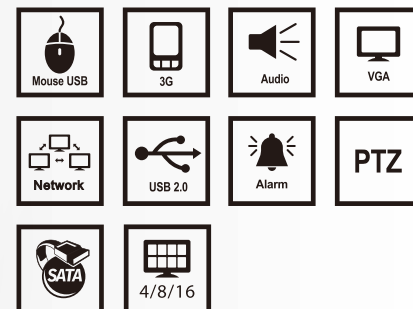

**Hybrid 8 Channel High Definition DVR Kit with;
8x Dome Camera, 1000GB (Installed & Formatted)
and Including all Accessories for an Instant Security Solution.**

- Real Time HD Recording and Playback
- Hybrid Channel DVR with Ergonomic Design and Interface
- Hybrid DVR supports up to 1080P Recording in AHD Analog, IP Technology and Standard Definition
- Seamless Set up with P2P Cloud Technology – Fully Network Compatible
- Remotely Access your Security System from Anywhere in the World Via our Free App and Software
- Robust Metal Indoor/Outdoor Security Cameras with 20m IR Providing Clear HD Imaging Day and Night
- Perfect for Home, Retail Unit, Office and Warehouse Applications
- Free Lifetime Technical Support

Kit Contents:

- HD Hybrid 8 Channel with 1000GB HDD Installed & Formatted
- 8 x 720p/960h White Metal Dome Camera With IR
- 8 x 18m BNC Shotgun Cable
- 1 x 9-Way Power Splitter
- 2 x Power supply
- 1 x Manual
- 1 x Mouse
- 1 x Remote Control
- 1 x Lifetime Technical Support